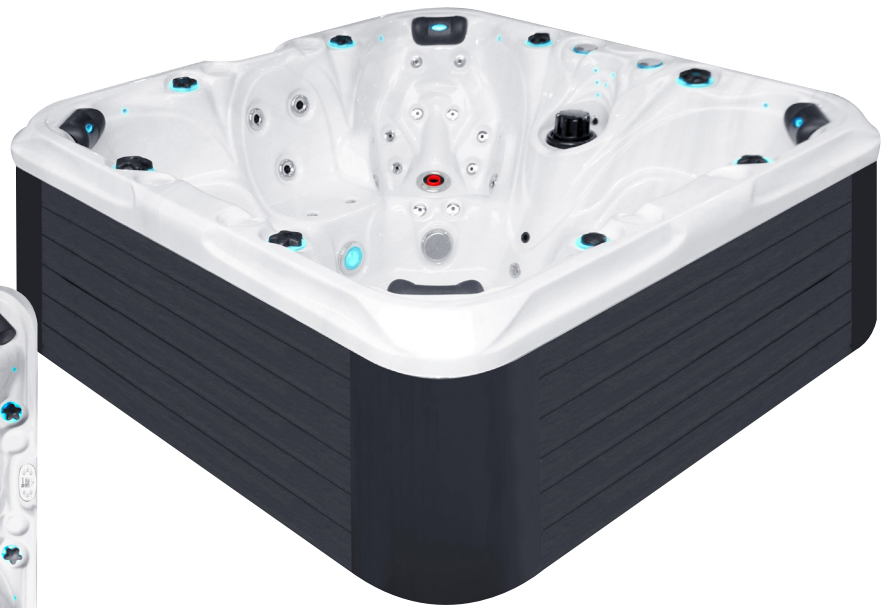

JOY

PASSION SPAS SIGNATURE COLLECTION

passion
spas | love your senses

SPECIFICATIONS/GENERAL

Dimensions LxW x H.....	225 x 225 x 91 cm
Number of Seats.....	7
Capacity in Liter.....	1345
Dry Weight in kg.....	395
Full Weight in kg.....	1740
Shell Material.....	Aristech® Acrylic with Vinylester and Polyester
Synthetic Maintenance Free Cabinet.....	Standard
Removable Side Panels.....	4
Cabinet Material.....	Synthetic
Durable Support System.....	Synthetic
Everlast™ Full Floor Support Material.....	Polyester
High Density Urethane Insulation.....	Standard
Cup Holders.....	6