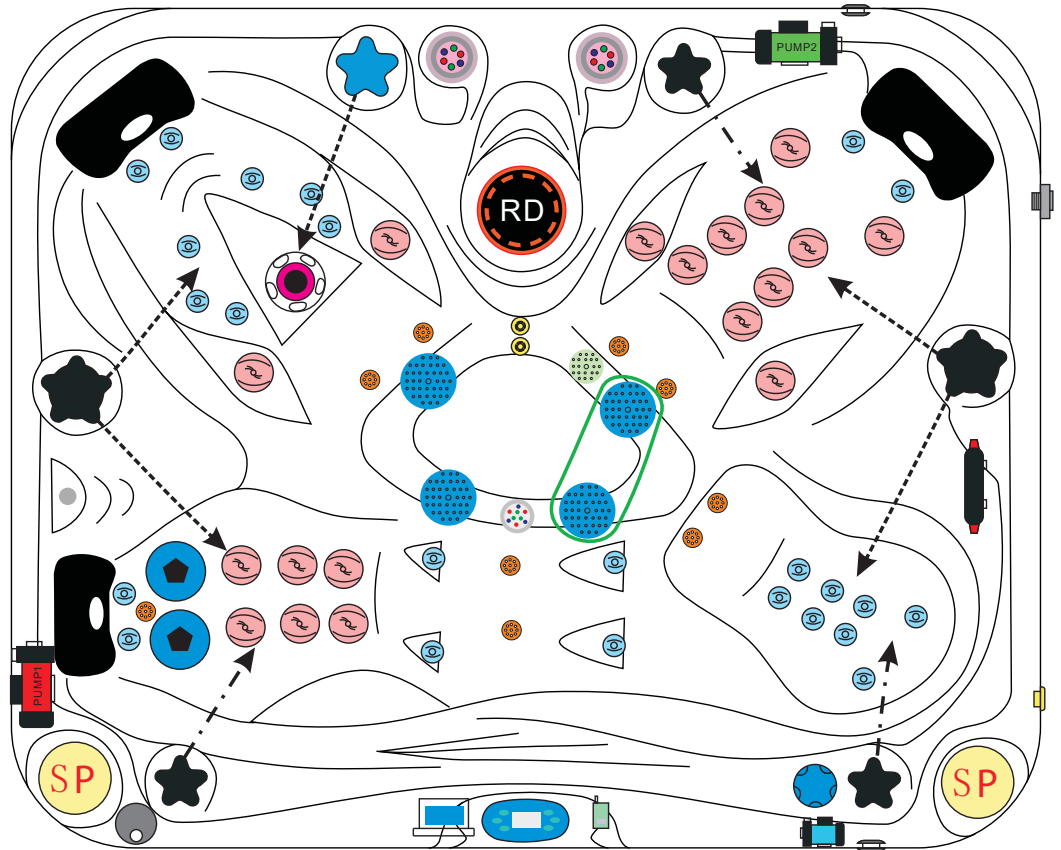

Clusterjet 150293	24pcs		Air Pump	150827		Speaker	150321
	Mini Jet 150126	18pcs		Water Diverter	152029		Controller & Heater JZ6013x1	152220
	Power Jet 150155	2pcs		Air Control	150520		Drainage	150511
	Swim Jet 150202	1pc		Aromatherapy	150560		WTC50 Circ. Pump	150817
	Blowerjet 150561	7pcs		UV Lamp	150777		LP300 Mass. Pump	150818
	Spa Light 150781	3pc		Pillow	150403		LP300 Mass. Pump	150818
	Suction 150516	1pc		Filter lid Black	159111		TP600 Display	151059
	Suction 150517	4pcs		Filter 4ch-949	151131