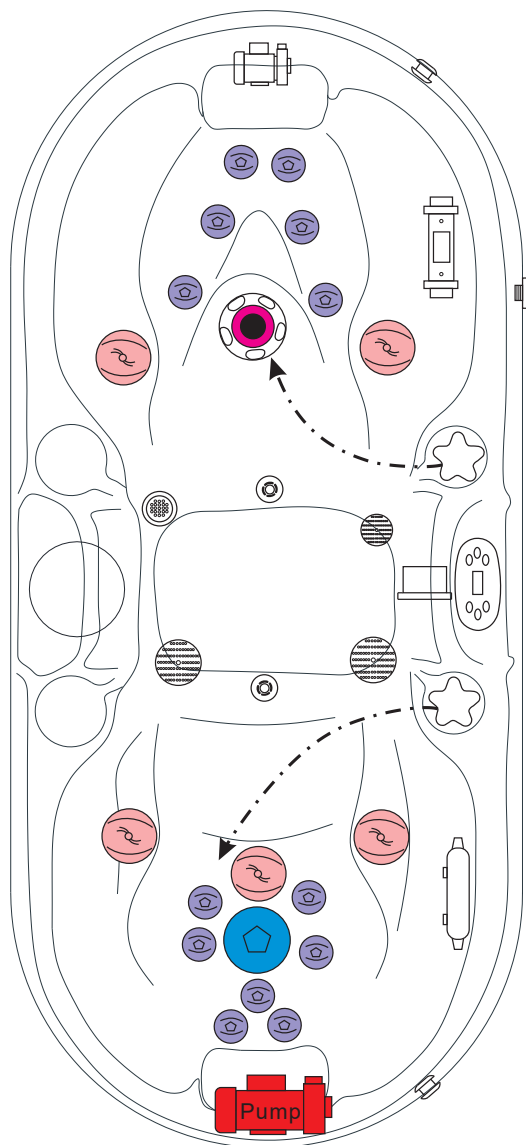

Clusterjet 150293	13pcs		Air Control	150520		Controller	150041
	Mini Jet 150126	5pcs		UV lamp	150777		Heater	150063
	Power Jet 150155	1pc		Pillow	150403		Drainage	150511
	Swim Jet 150202	1pc		Skimmer Front Filter 6ch-940	150928 151140		WTC50 Circ. Pump	150817
	Spa Light 150766	1pc					LP300 Mass. Pump	150818
	Suction 150516	1pc					VL260 Display	150031
	Suction 150517	2pcs