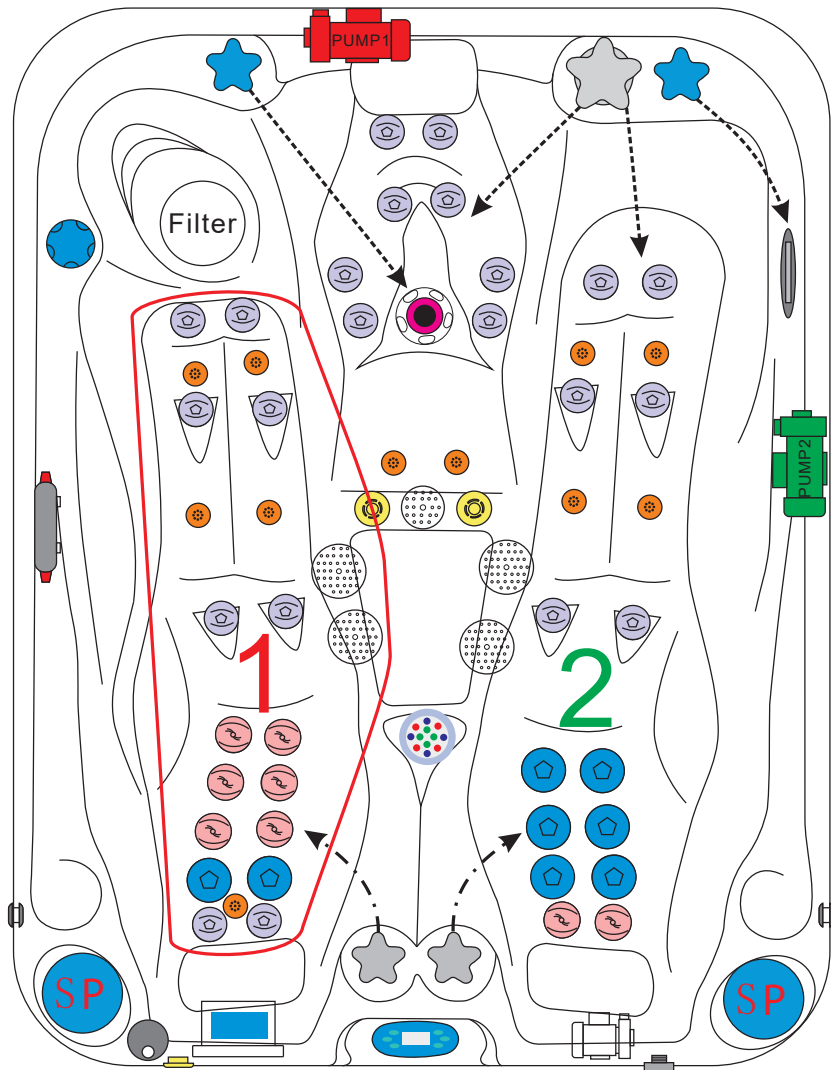

Clusterjet 150293 24pcs

Mini Jet 150126 8pcs

Power Jet 150155 8pcs

Swim Jet 150202 1pc

Blowerjet 150561 11pcs

Water Diverter 150493

Air Control 150520

Water Diverter 152029

Aromatherapy 150560

Pillow 150403

Filter lid Black 159111
Filter 4ch-949 151131

Suction 150516

Suction 150517

Speaker 150321

Controller & Heater 152220
JZ6013x1

Drainage 150511

WTC50 Circ. Pump 150817

LP300 Mass. Pump 150818

LP300 Mass. Pump 150818

TP600 Display 151059