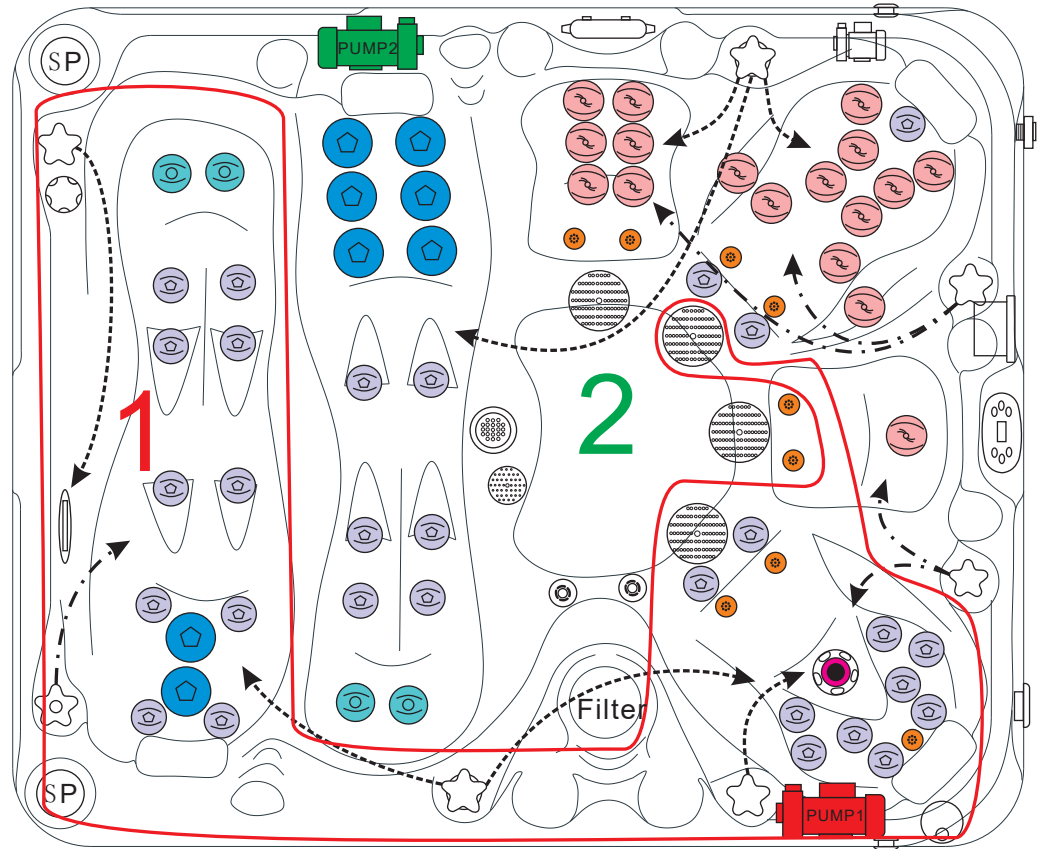

Clusterjet 150293	29pcs		Water Diverter	150493		Speaker	150321
	Clusterjet 151322	4pcs		Air Control	150520		Controller & Heater JZ6013x1	152220
	Mini Jet 150126	17pcs		Optional Air Pump	150827		Drainage	150511
	Power Jet 150155	8pcs		Water Diverter	152029		WTC50 Circ. Pump	150817
	Swim Jet 150202	1pc		Aromatherapy	150560		LP300 Mass. Pump	150818
	Blowerjet 150561	9pcs		UV lamp	150777		LP300 Mass. Pump	150818
	Spa Light 150781	1pc		Pillow	150403		TP600 Display	151061
	Suction 150516	1pc		Filter lid Black	159111			
	Suction 150517	4pcs		Filter 4ch-949	151131