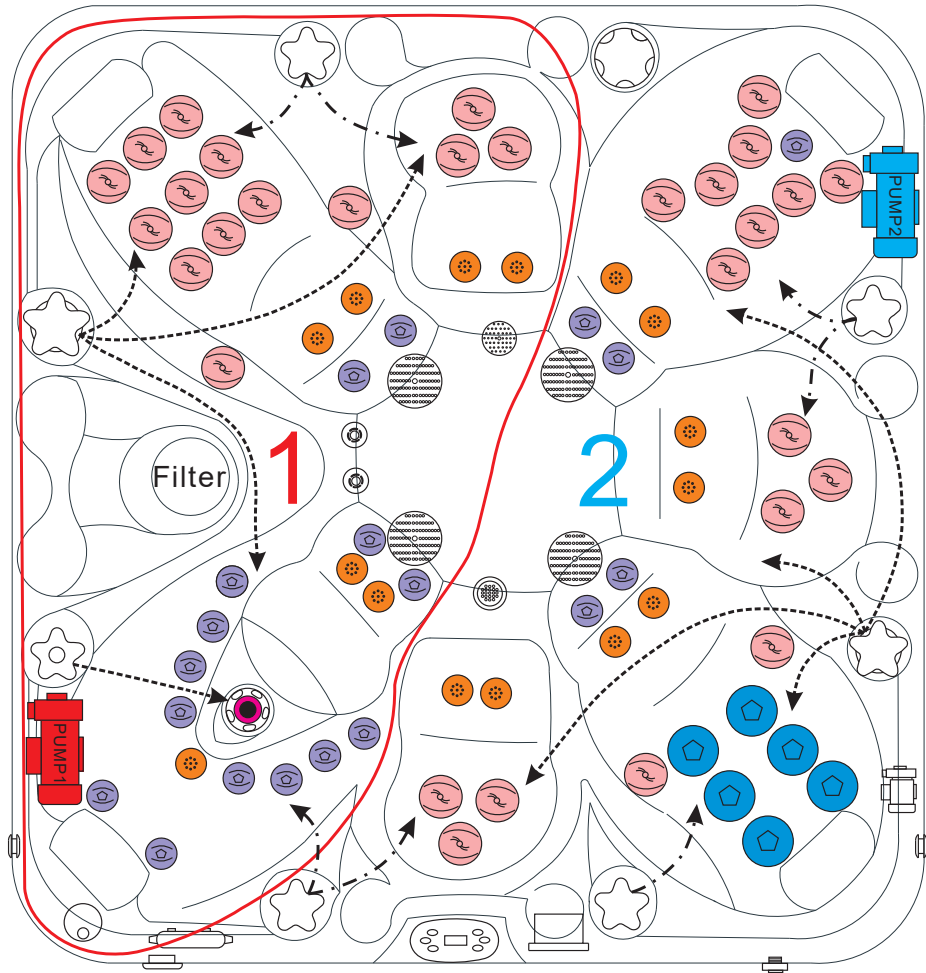

Clusterjet 150293	17pcs		Water Diverter	150493		Speaker	151622
	Mini Jet 150126	30pcs		Air Control	150520		Controller & Heater JZ6013x1	152220
	Power Jet 150155	6pcs		Optional Air Pump	150827		Drainage	150511
	Swim Jet 150202	1pc		Water Diverter	152029		WTC50 Circ. Pump	150817
	Blowerjet 150561	15pcs		Aromatherapy	150560		LP300 Mass. Pump	150818
	Spa Light 150781	1pc		UV lamp	150777		LP300 Mass. Pump	150818
	Suction 150516	1pc		Pillow	150403		TP600 Display	151059
	Suction 150517	4pcs		Filter lid Black	159111			
				Filter 4ch-949	151131