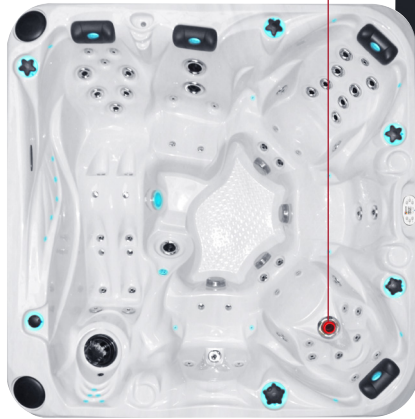

passion
spas | love your senses

ADMIRE

PASSION SPAS SIGNATURE COLLECTION

SPECIFICATIONS/GENERAL

Dimensions L x W x H.....	230 x 230 x 91 cm
Number of Seats.....	4
Number of Loungers.....	2
Capacity in Liter.....	1570
Dry Weight in kg.....	380
Full Weight in kg.....	1850
Shell Material.....	Aristech® Acrylic with Vinylester and Polyester
Synthetic Maintenance Free Cabinet.....	Standard
Removable Side Panels.....	4
Cabinet Material.....	Synthetic
Durable Support System.....	Synthetic
Everlast™ Full Floor Support Material.....	Polyester
High Density Urethane Insulation.....	Standard
Cup Holders.....	3