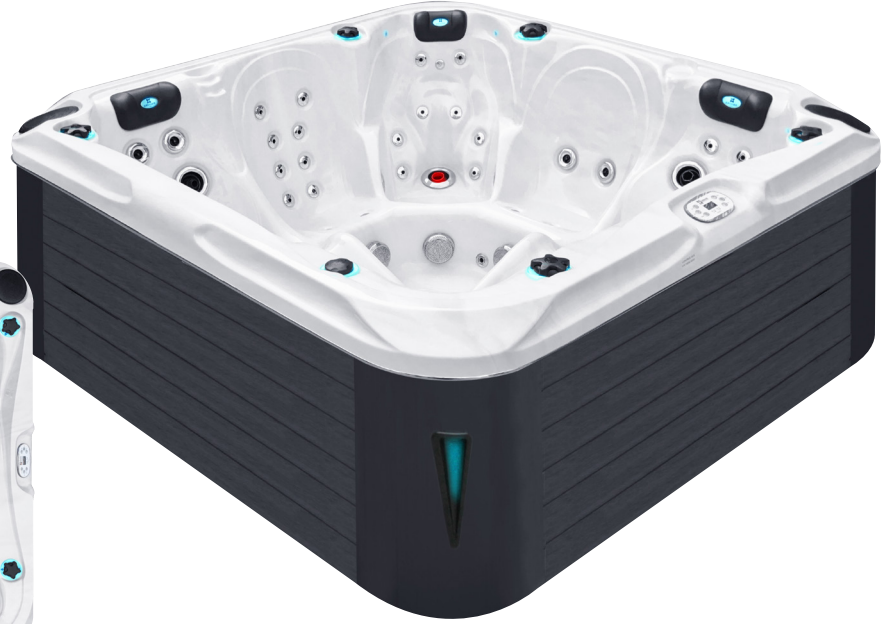

passion
spas | love your senses

SOLACE

PASSION SPAS SIGNATURE COLLECTION

POWER SUPPLY
1x 20A/230V or
1x 16A/380V

	Clusterjet 150293	23pcs		Water Diverter	150493		Speaker	150321
	Clusterjet 151322	1pc		Air Control	150520		Controller & Heater	152220
	Clusterjet 152186	2pcs		Optional Air Pump	150827		Drainage	150511
	Mini Jet 150126	16pcs		Water Diverter	152029		WTC50 Circ. Pump	150817
	Power Jet 150155	4pcs		Aromatherapy	150560		LP300 Mass. Pump	150818
	Swim Jet 150202	1pc		UV lamp	150777		LP300 Mass. Pump	150818
	Blowerjet 150561	9pcs		Pillow	150403		TP600 Display	151059
	Spa Light 150781	1pc		Filter lid Black	159111			
	Suction 150516	1pc		Filter 4ch-949	151131			
				Suction	150517			

DELIGHT

PASSION SPAS SIGNATURE COLLECTION

passion
spas | love your senses

SPECIFICATIONS/GENERAL

Dimensions L x W x H.....	213 x 213 x 91 cm
Number of Seats.....	3
Number of Loungers.....	2
Capacity in Liter.....	1420
Dry Weight in kg.....	380
Full Weight in kg.....	1800
Shell Material.....	Aristech® Acrylic with Vinylester and Polyester
Synthetic Maintenance Free Cabinet.....	Standard
Removable Side Panels.....	4
Cabinet Material.....	Synthetic
Durable Support System.....	Synthetic
Everlast™ Full Floor Support Material.....	Polyester
High Density Urethane Insulation.....	Standard
Cupholders.....	3