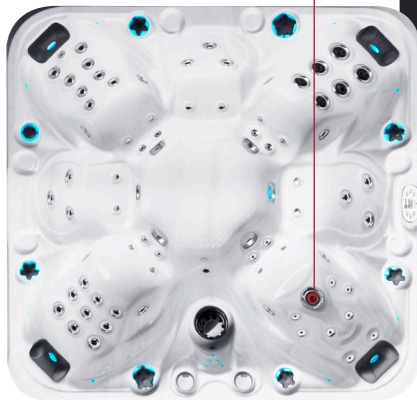

JOY

PASSION SPAS SIGNATURE COLLECTION

passion
spas | love your senses

SPECIFICATIONS/GENERAL

Dimensions LxW x H.....	225 x 225 x 91 cm
Number of Seats.....	7
Capacity in Liter.....	1345
Dry Weight in kg.....	395
Full Weight in kg.....	1740
Shell Material.....	Aristech® Acrylic with Vinylester and Polyester
Synthetic Maintenance Free Cabinet.....	Standard
Removable Side Panels.....	4
Cabinet Material.....	Synthetic
Durable Support System.....	Synthetic
Everlast™ Full Floor Support Material.....	Polyester
High Density Urethane Insulation.....	Standard
Cup Holders.....	6