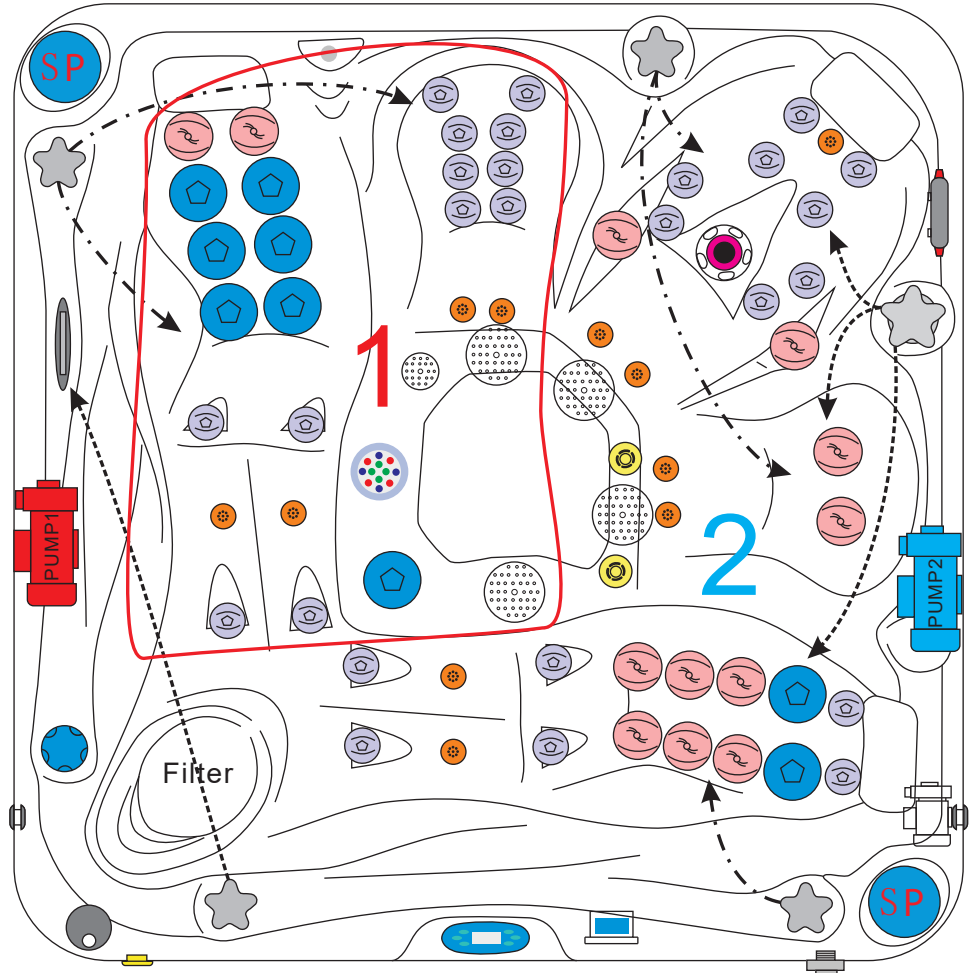

Clusterjet 150293	26pcs		Water Diverter	150493		Speaker	150321
	Mini Jet 150126	12pcs		Air Control	150520		Controller & Heater JZ6013x1	152220
	Power Jet 150155	9pcs		Optional Air Pump	150827		Drainage	150511
	Swim Jet 150202	1pc		Water Diverter	152029		WTC50 Circ. Pump	150817
	Blowerjet 150561	11pcs		Aromatherapy	150560		LP300 Mass. Pump	150818
	Suction 150516	1pc		UV lamp	150777		LP300 Mass. Pump	150818
	Suction 150517	4pcs		Pillow	150403		TP600 Display	151061
	Suction 150517	4pcs		Filter lid Black	159111			
				Filter 4ch-949	151131