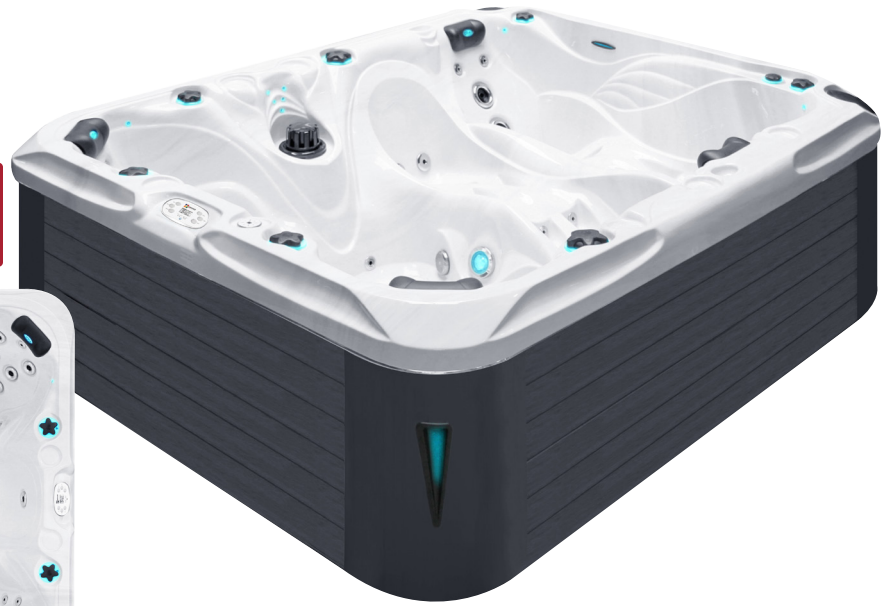

passion
spas | love your senses

DESIRE

PASSION SPAS SIGNATURE COLLECTION

SPECIFICATIONS/GENERAL

Dimensions LxW xH.....	274x228 x 91 cm
Number of Seats.....	4
Number of Loungers.....	2
Capacity in Liter.....	1660
Dry Weight in kg.....	490
Full Weight in kg.....	2150
Shell Material.....	Aristech® Acrylic with Vinylester and Polyester
Synthetic Maintenance Free Cabinet.....	Standard
Removable Side Panels.....	4
Durable Support System.....	Synthetic
Everlast™ Full Floor Support Material.....	Polyester
High Density Urethane Insulation.....	Standard
Cup Holders.....	?