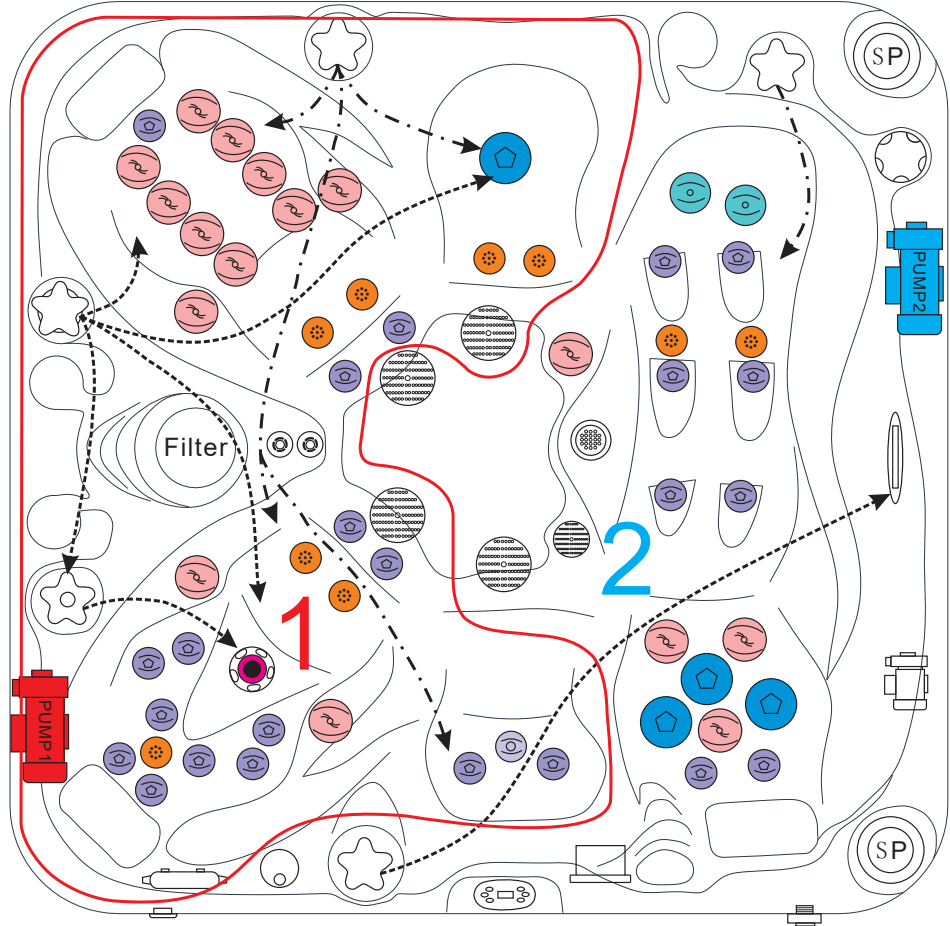

Clusterjet 150293	23pcs		Water Diverter	150493		Speaker	150321
	Clusterjet 151322	1pc		Air Control	150520		Controller & Heater	152220
	Clusterjet 152186	2pcs		Optional Air Pump	150827		Drainage	150511
	Mini Jet 150126	16pcs		Water Diverter	152029		WTC50 Circ. Pump	150817
	Power Jet 150155	4pcs		Aromatherapy	150560		LP300 Mass. Pump	150818
	Swim Jet 150202	1pc		UV lamp	150777		LP300 Mass. Pump	150818
	Blowerjet 150561	9pcs		Pillow	150403		TP600 Display	151059
	Spa Light 150781	1pc		Filter lid Black	159111			
	Suction 150516	1pc		Filter 4ch-949	151131			
				Suction	150517