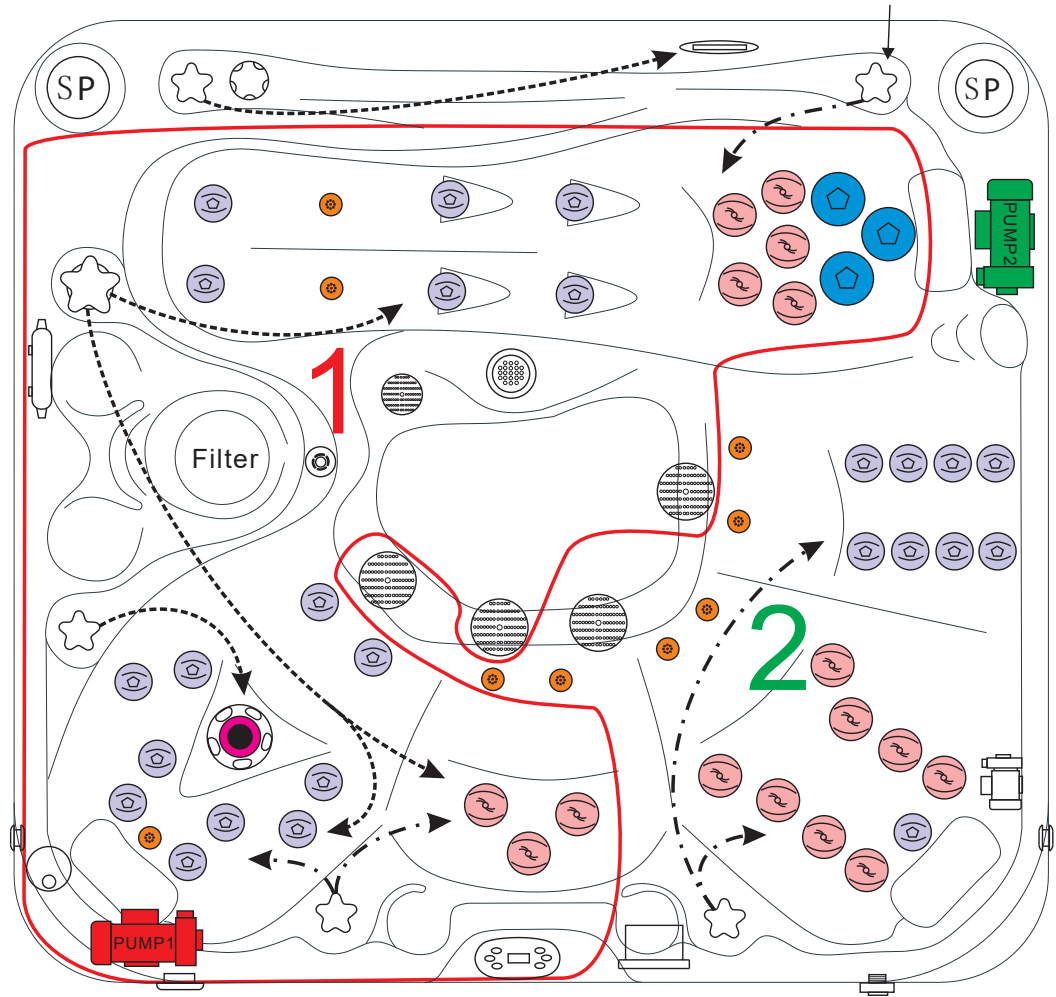

Clusterjet 150293	25pcs		Air Pump	150827		Speaker	150321
	Mini Jet 150126	16pcs		Water Diverter	152029		Controller & Heater JZ6013x1	152220
	Power Jet 150155	3pcs		Air Control	150520		Drainage	150511
	Swim Jet 150202	1pc		Aromatherapy	150560		WTC50 Circ. Pump	150817
	Blowerjet 150561	9pcs		UV Lamp	150777		LP300 Mass. Pump	150818
	Spa Light 150781	1pc		Pillow	150403		LP300 Mass. Pump	150818
	Suction 150516	1pc		Filter lid Black	159111		TP600 Display	151059
	Suction 150517	4pcs		Filter 4ch-949	151131