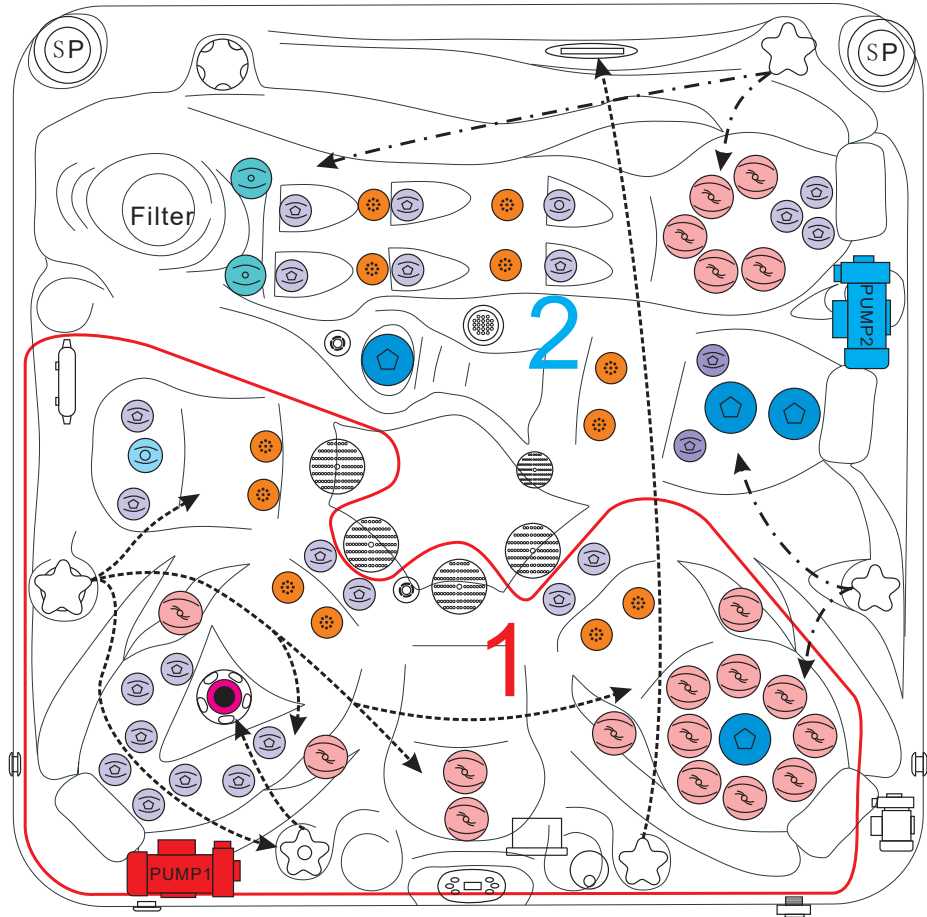

Clusterjet 150293	25pcs		Water Diverter	150493		Speaker	150321
	Clusterjet 151322	1pc		Air Control	150520		Controller & Heater JZ6013x1	152220
	Clusterjet 152186	2pcs		Optional Air Pump	150827		Drainage	150511
	Mini Jet 150126	19pcs		Water Diverter	152029		WTC50 Circ. Pump	150817
	Power Jet 150155	4pcs		Aromatherapy	150560		LP300 Mass. Pump	150818
	Swim Jet 150202	1pc		UV lamp	150777		LP300 Mass. Pump	150818
	Blowerjet 150561	12pcs		Pillow	150403		TP600 Display	151059
	Spa Light 150781	1pc		Filter lid Black	159111			
	Suction 150516	1pc		Filter 4ch-949	151131			
				Suction	150517