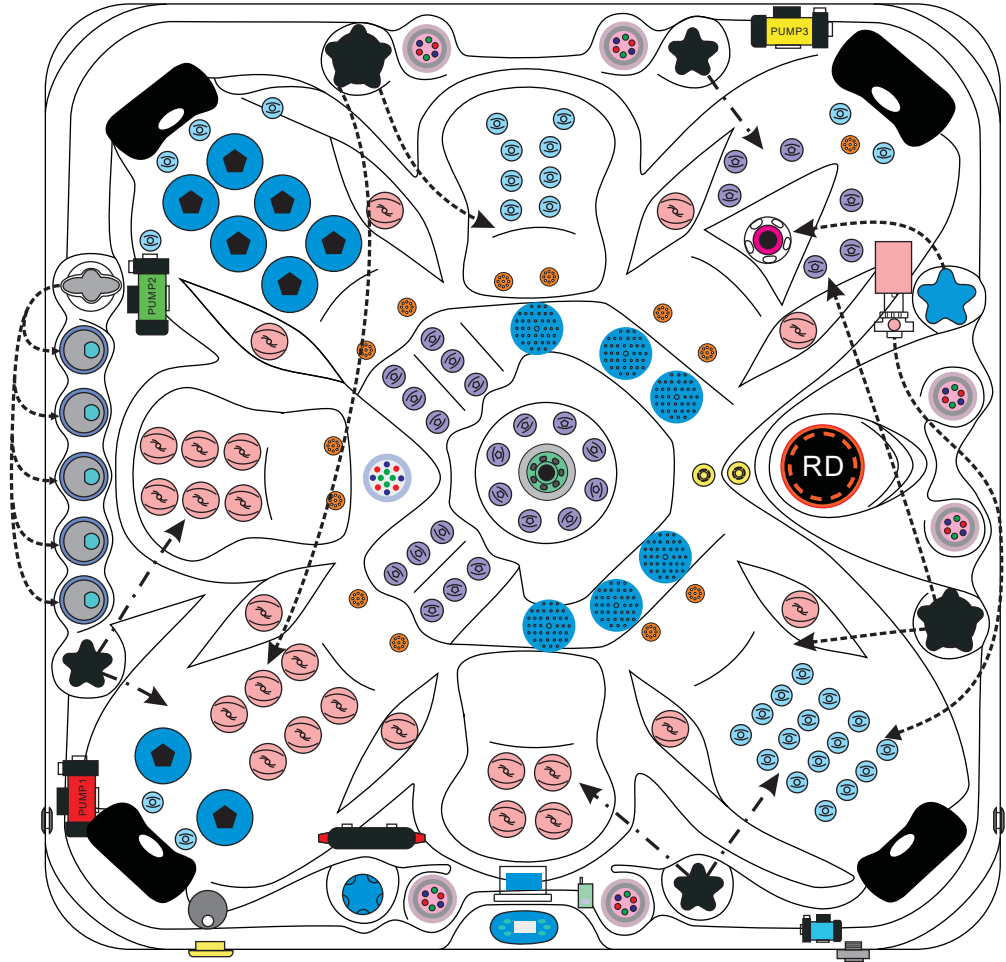

Waterjet 153950	5pcs		Water Control	152198		Speaker	150321
	Clusterjet 150293	26pcs		Water Diverter	150493		Controller & Heater JZ6013x1	152220
	Clusterjet 151322	32pcs		Air Control	150520		Drainage	150511
	Clusterjet 152186	24pcs		Water Diverter	152029		WTC50 Circ. Pump	150817
	Mini Jet 150126	8pcs		Aromatherapy	150560		LP300 Mass. Pump	150818
	Power Jet 150155	1pcs		UV lamp	150777		LP300 Mass. Pump	150818
	Swim Jet 150202	1pc		Pillow	150403		TP800 Display	151061
	Blowerjet 150561	10pcs		Filter lid Black	159111		Water Diverter Pump	150828
	Spa Light 150766	4pcs		Filter 4ch-949	151131			
	Suction 150516	1pc						
	Suction 150517	6pcs