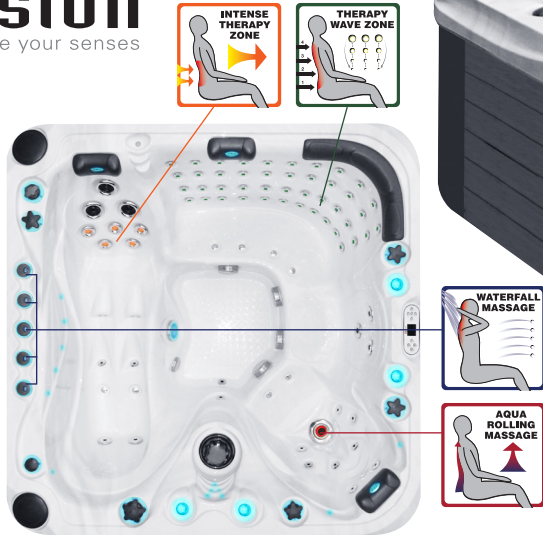

FELICITY

PASSION SPAS EXCLUSIVE COLLECTION

passion
spas | love your senses