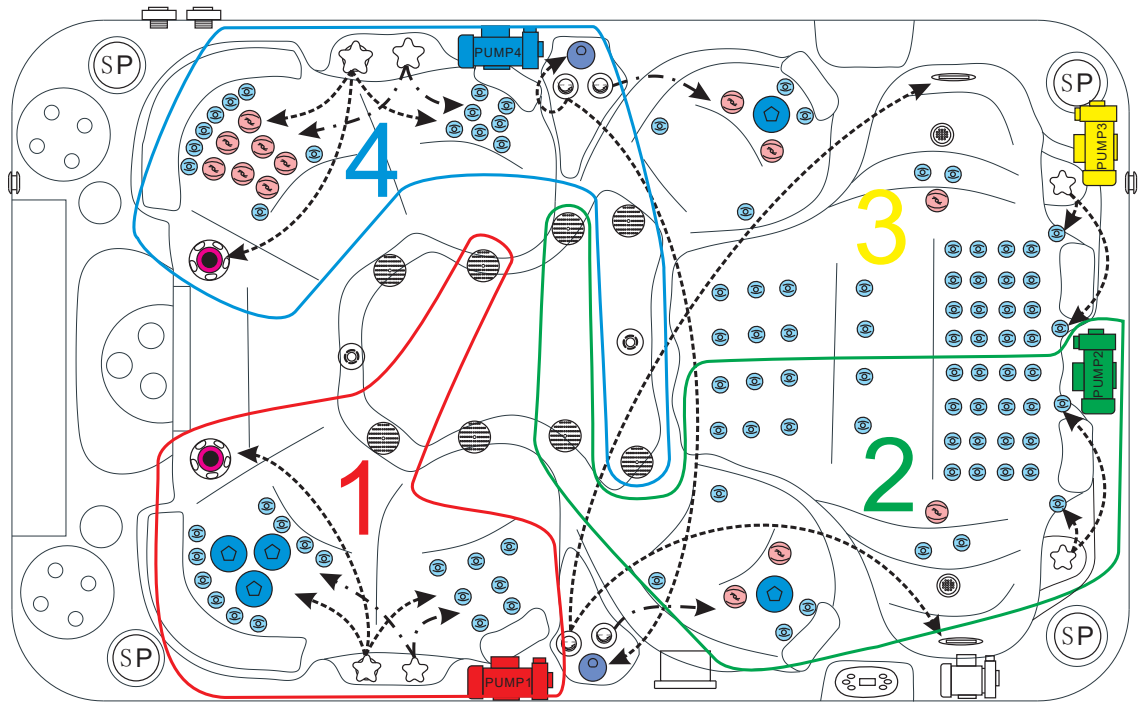

Waterjet 153950	2pcs		Air Control	150499		Speaker	150321
	Clusterjet 151322	96pcs		Air Control	150520		Controller & Heater JZ6013x2	152222
	Mini Jet 150126	13pcs		Water Diverter	150493		Drainage	150511
	Power Jet 150155	5pcs		Water Control	152029		WTC50 Circ. Pump	150817
	Swim Jet 150202	2pcs		UV lamp	150777		LP300 Mass. Pump (4pcs)	150818
	Spa Light 150766	2pcs		Pillow	150403		TP600 Display	151059
	Suction 150517	8pcs		Corner Pillow	150387			
				Filter front Black	152046			
				2x Filter 6ch-940	151140