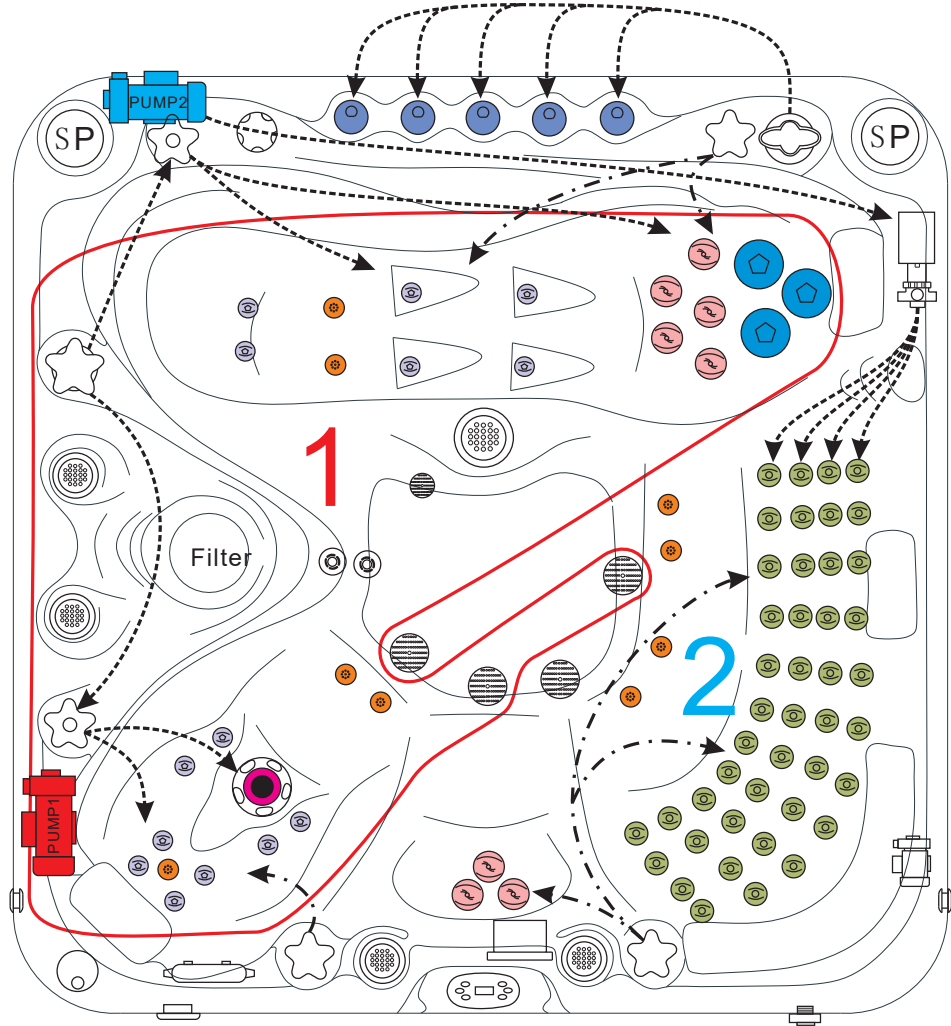

Waterjet 153950	5pcs		Water Control	152198		Speaker	150321
	Clusterjet 151322	14pcs		Air Control	150520		Controller & Heater JZ6013x1	152220
	Clusterjet 152186	44pcs		Air Blower	150827		Drainage	150511
	Mini Jet 150126	8pcs		Water Diverter	152029		WTC50 Circ. Pump	150817
	Power Jet 150155	3pcs		Water Diverter	150493		LP300 Mass. Pump	150818
	Swim Jet 150202	1pc		Aromatherapy	150560		LP300 Mass. Pump	150818
	Blowerjet 150561	9pcs		UV lamp	150777		TP800 Display	151061
	Spa Light 150766	4pcs		Pillow	150403		Water Diverter Pump	150828
	Spa Light 150781	1pc		Corner Pillow	150407			
	Suction 150516	1pc		Filter lid Black	159111			
	Suction 150517	4pcs		Filter 4ch-949	151131