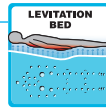

ECSTATIC WAVE

PASSION SPAS EXCLUSIVE COLLECTION

passion
spas | love your senses