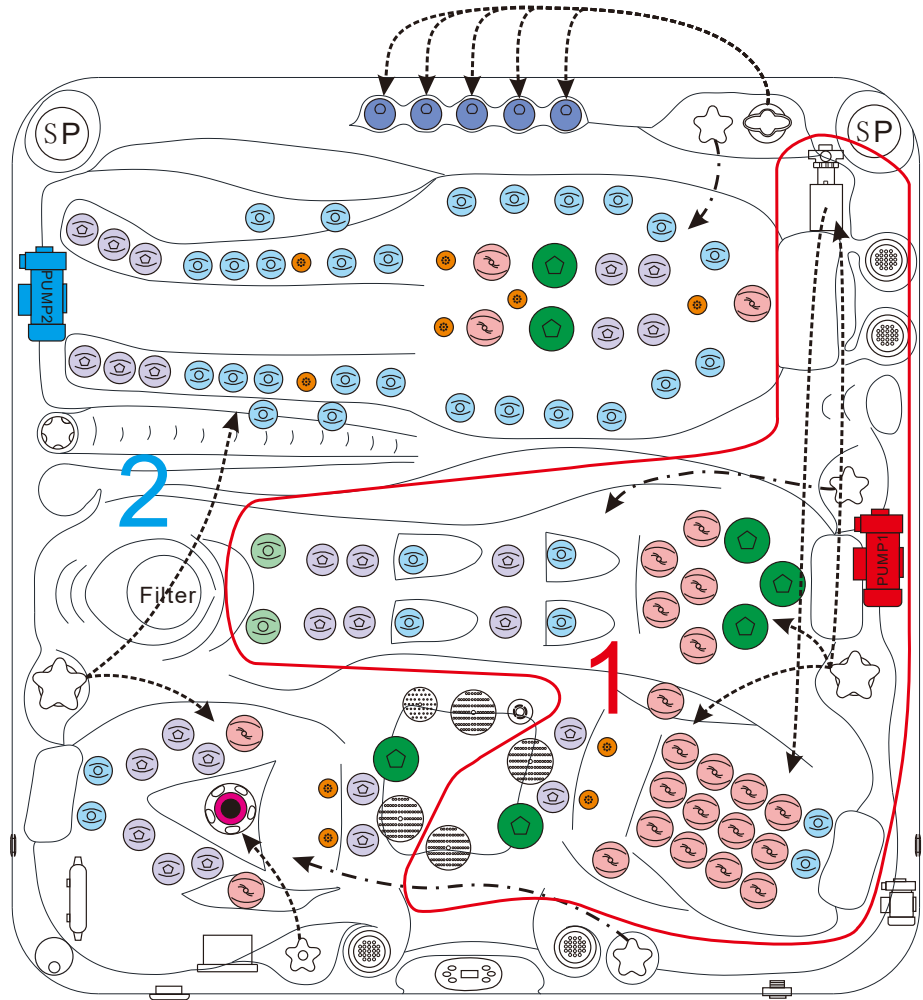

Waterjet 153950	5pcs		Water Control	152198		Speaker	150321	
	Clusterjet 150293	26pcs		Water Diverter	150493		Controller & Heater JZ6013x1	152220	
	Clusterjet 151322	34pcs		Air Control	150520		Drainage	150511	
	Clusterjet 152186	2pcs		Water Diverter	152029		WTC50 Circ. Pump	150817	
	Mini Jet 150126	24pcs		Aromatherapy	150560		LP300 Mass. Pump	150818	
	Power Jet 150155	2pcs		UV lamp	150777		LP300 Mass. Pump	150818	
	Swim Jet 150202	1pc		Big Rectangular Pillow	150404	1pc		TP800 Display	151061
	Blowerjet 150561	10pcs		Small Rectangular Pillow	150403	3pcs		Water Diverter Pump	150828
	Spa Light 150766	4pcs		Filter lid Black	159111				
	Suction 150516	1pc		Filter 4ch-949	151131				
	Suction 150517	4pcs