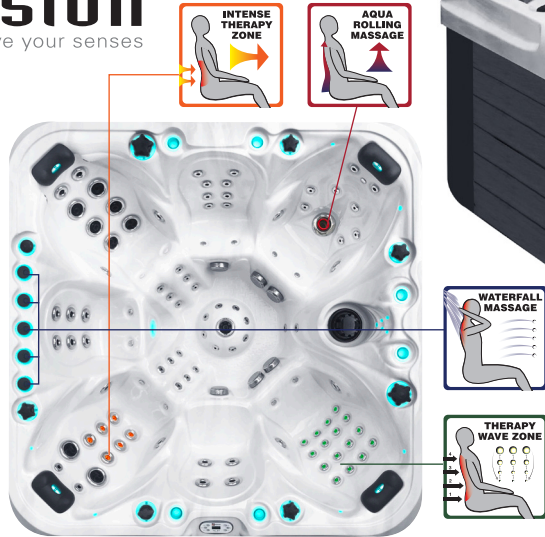

EXCITE

PASSION SPAS EXCLUSIVE COLLECTION

passion
spas | love your senses