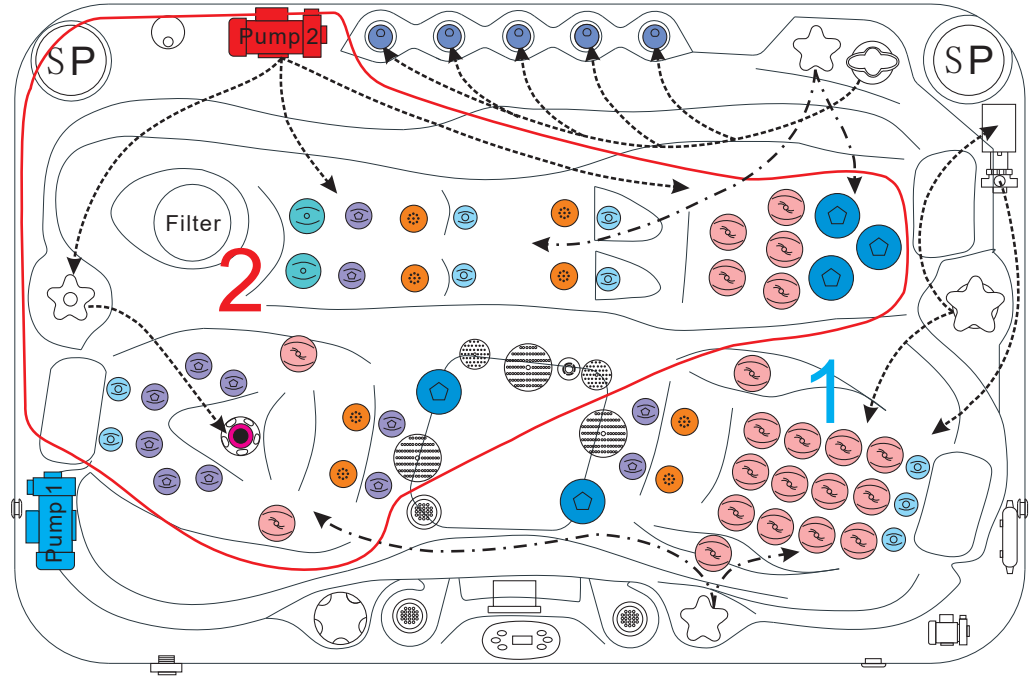

passion
spas | love your senses

SENSATION

PASSION SPAS EXCLUSIVE COLLECTION

POWER SUPPLY
1x 20A/230V or
1x 16A/380V

- Waterjet 153950 5pcs
- Clusterjet 150293 12pcs
- Clusterjet 151322 9pcs
- Clusterjet 152186 2pcs
- Mini Jet 150126 21pcs
- Power Jet 150155 5pcs
- Swim Jet 150202 1pc
- Blowerjet 150561 8pcs
- Spa Light 150766 3pcs
- Suction 150516 2pcs
- Suction 150517 3pcs

- Water Control 152198
- Water Diverter 150493
- Air Control 150520
- Optional Air Pump 150827
- Water Diverter 152029
- Aromatherapy 150560
- UV lamp 150777
- Pillow 150403
- Filter lid Black 159111
- Filter 4ch-949 151131

- Speaker 150321
- Controller & Heater JZ6013x1 152220
- Drainage 150511
- WTC50 Circ. Pump 150817
- LP300 Mass. Pump 150818
- LP300 Mass. Pump 150818
- TP800 Display 151061
- Water Diverter Pump 150828