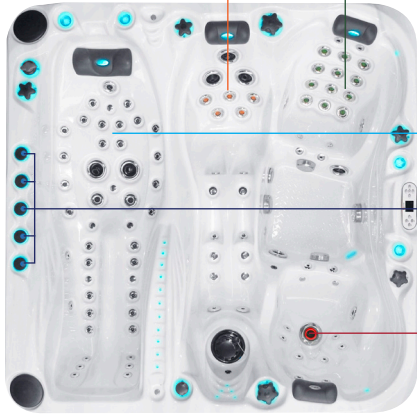

SPECIFICATIONS/GENERAL

Dimensions LxW x H.....	230x230 x 91 cm
Number of Seats.....	2
Number of Loungers.....	1
Capacity in Liter.....	1550
Dry Weight in kg.....	405
Full Weight in kg.....	2100
Shell Material.....	Aristech® Acrylic with Vinylester and Polyester
Synthetic Maintenance Free Cabinet.....	Standard
Removable Side Panels.....	4
Cabinet Material.....	Synthetic
Durable Support System.....	Synthetic
Everlast™ Full Floor Support Material.....	Polyester
High Density Urethane Insulation.....	Standard
Cup Holders.....	4

WATER SYSTEM

Total jets.....	104
Water Jets, Stainless Steel.....	94
Air Injector Jets.....	10
Air Control Valve.....	3
Filters / Surface.....	(1) 50 Square Feet
Top Access Skim Filter.....	High-Volume Vortex Skimmer
Floor Drain.....	1
External Drain.....	1
Hi Flow Suctions.....	4
Water Diverter Valve.....	2
5" Massage Jets, Directional, Rotational and Pulsational.....	6
3" Directional Jets.....	26
2" Directional Jets.....	71
Ozone Jets.....	1

SPECIAL FEATURES

Soft Air Massage System.....	Standard
Molded Headrest Soft Pillows with LED Light.....	4
StarBrite Interior LED Light System.....	Standard
Audio System with iPod docking station, 2 built-in speakers.....	Standard
Water Fall Massage.....	Standard
Cascade Creek Water Fall.....	1
Exterior Corner LED Lighting.....	2
Aromatherapy System.....	Standard
Ozone Sanitation System.....	Standard
Synergy Water Maintenance System.....	Standard
Ultra Efficient Dual-Wrap Cabinet Insulation.....	Standard
5/4 Ultra Efficient Walk-On Cover.....	Standard
Wifi Ready.....	Standard

PUMP INFORMATION

Massage Pump 1: LX LP300.....	2,2 kW
Massage Pump 2: LX LP300.....	2,2 kW
Filtration Pump: LX WTC50M.....	250W
Air Pump: LX AP300.....	300W

ELECTRICAL SYSTEM

Voltage.....	230/380 V
Amperage.....	230V-20A/380V-16A
Full Flow Electric Heater.....	3 kW
Control System.....	Balboa BP600
Light (18 x Multi Color LED).....	Standard
Electronic Topsides Control.....	Balboa TP800