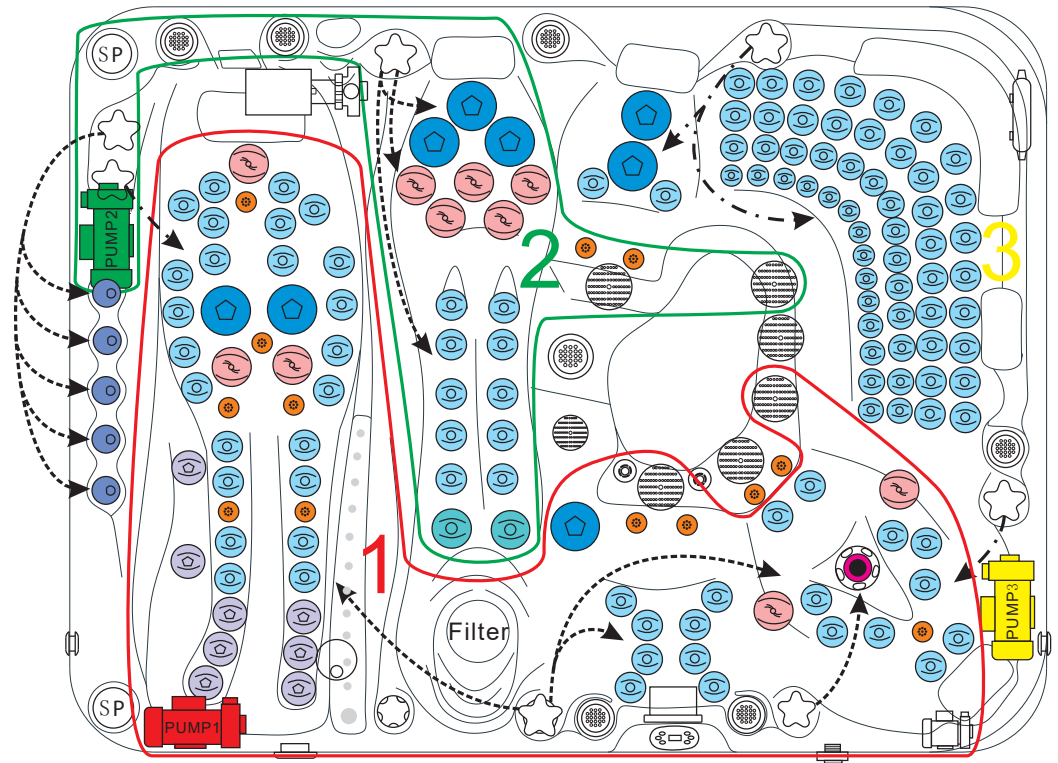

Waterjet 153950	5pcs		Air Control 150827		Speaker 150321
	Clusterjet 150293	8pcs		Water Diverter 150493		Controller & Heater 152222 JZ6013x2
	Clusterjet 151322	110pcs		Water/Air Control 150520		Drainage 150511
	Clusterjet 152186	2pcs		Aromatherapy 150560		WTC50 Circ. Pump 150817
	Mini Jet 150126	10pcs		UV lamp 150777		LP300 Mass. Pump 150818 (3pcs)
	Power Jet 150155	8pcs		Pillow 150403		TP800 Display 151061
	Swim Jet 150202	1pc		Corner Pillow 150387		Diverter Pump 150828
	Blowerjet 150561	13pcs		Filter lid Black 159111		
	Spa Light 150766	6pcs		Filter 4ch-949 151131		
	Spa Light 150781	1pc				
	Suction 150516	1pc				
	Suction 150517	6pcs