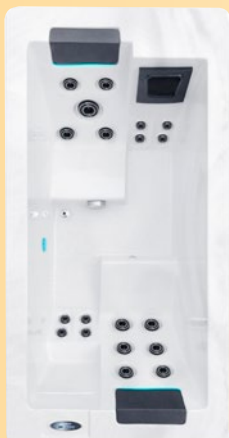

Full specification
page 46

SERENE 2

- Dimensions: 210 x 110 x 79 cm
- Number of loungers: 2
- Total Massage Jets: 20
- Starbrite Interior LED Light System
- Hybrid Heating™
- Bio-Lok
- Energy Efficient Filtration Pump
- Capacity: 790 L
- Dry Weight: 175 KG

SERENE 3

- Dimensions: 210 x 130 x 81 cm
- Number of loungers: 1
- Number of seats: 2
- Total Massage Jets: 32
- Starbrite Interior LED Light System
- Hybrid Heating™
- Bio-Lok
- Energy Efficient Filtration Pump
- Capacity: 960 L
- Dry Weight: 205 KG

SERENE 6

- Dimensions: 243 x 224 x 93 cm
- Number of Seats: 4
- Number of Loungers: 2
- Total Massage Jets: 48
- Starbrite Interior LED Light System
- Wi-Fi Ready
- Hybrid Heating™
- Bio-Lok
- Synergy Water Maintenance System
- Energy Efficient Filtration Pump
- Capacity: 1570 L
- Dry Weight: 380 KG