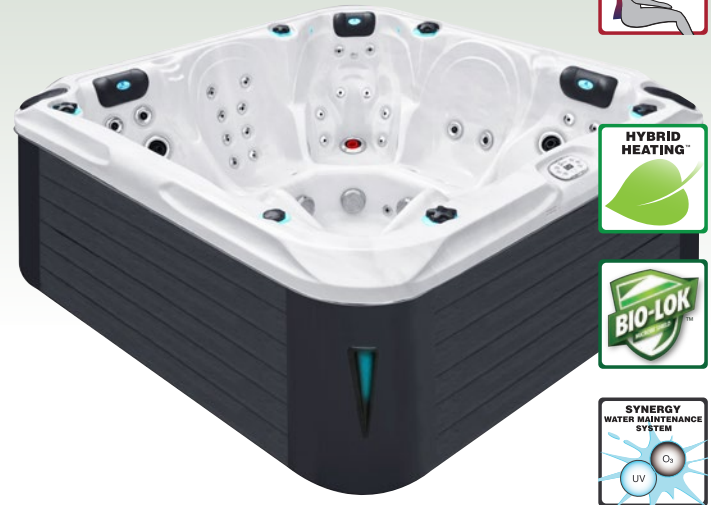

Passion Spas is pleased to present the Delight Spa, which is a very popular spa for families due to the variety of seating configurations. There are two comfortable loungers designed for different body lengths and extensive massage therapy with various features, including Passion Spas' propriety Aqua Rolling Massage™. Of course, the Delight Spa incorporates all of the quality construction features Passion Spas is known for, including molded base, synthetic frame, and thick fiberglass laminate backing the acrylic surface; everything needed to ensure the user a lifetime of enjoyment. As with all Passion Spas, the Delight has three layers of insulation, heat-lock design and our award winning Hybrid Heating™, making the spa energy efficient for low-cost operation.

- Dimensions: 213 x 213 x 91 cm
- Number of Seats: 3
- Number of Loungers: 2
- Total Massage Jets: 60
- Skimmer Bar
- Aqua Rolling Massage™
- Soft Air Massage System
- Starbrite Interior Led Light System
- Audio System with IPOD Docking Station
- Wi-Fi Ready
- Hybrid Heating™
- Bio-Lok
- Synergy Water Maintenance System
- Energy Efficient Filtration Pump
- Capacity: 1420 L
- Dry Weight: 380 KG