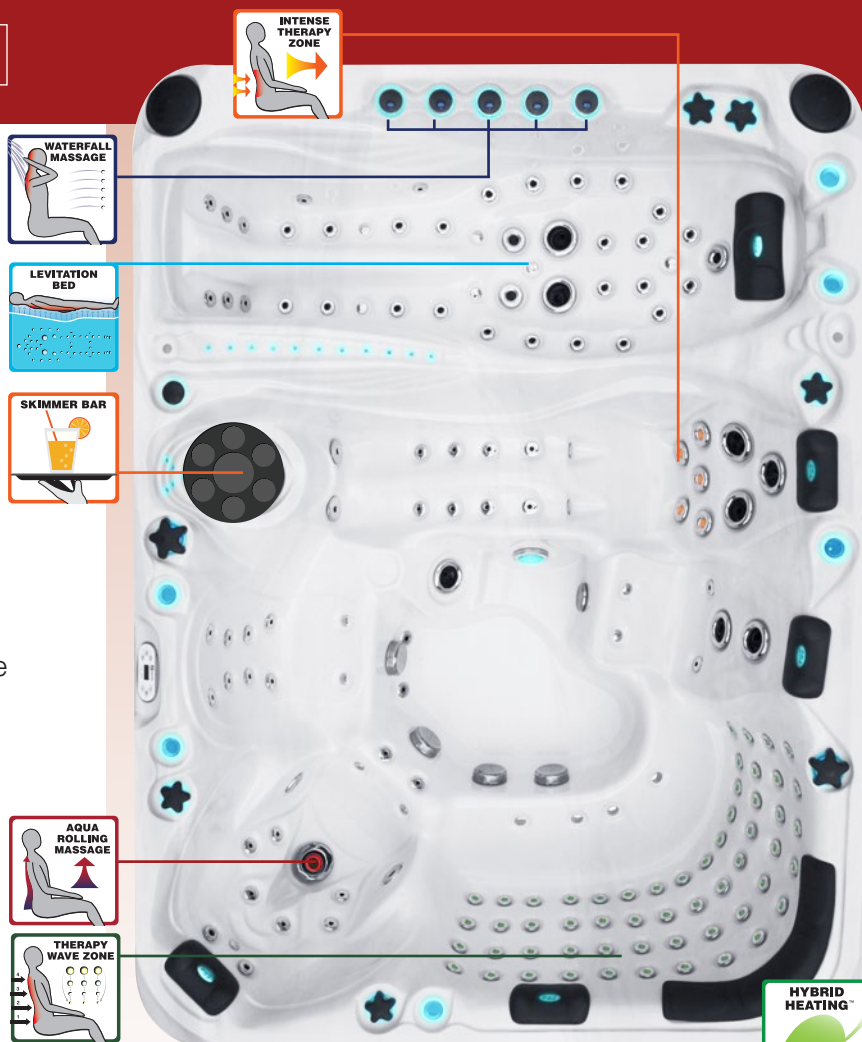

ECSTATIC

EXCLUSIVE COLLECTION

The Ecstatic is a seven-person oasis that incorporates all standard features from the Exclusive Collection, and then some. It has five seats, one lounger, and one Levitation Bed. The Levitation Bed is the most innovative spa feature available on the market today, allowing you to lay face up or face down for the most relaxing whole-body massage imaginable. The Ecstatic also now boasts our Therapy Wave Zone, a massage feature that uses jets to work the muscles in the back, as well as a Waterfall Massage that concentrates on the neck. Additional features include an audio system, our Aqua Rolling Massage™, aromatherapy, Synergy Water Maintenance System, and over 150 therapeutic massage jets. In short, this model is packed with many cutting-edge features designed to provide the most relaxing, renewing hydrotherapy experience imaginable.

- Dimensions: 305 x 228 x 91 cm
- Number of seats: 5
- Number of loungers: 2
- Total massage jets: 150
- Skimmer Bar
- Aqua Rolling Massage™
- Therapy Wave Zone
- Intense Therapy Zone
- Waterfall Massage
- Levitation Bed
- Soft Air Massage System

- Starbrite Interior LED Light System
- Audio System with IPOD Docking Station
- Wi-Fi Ready
- Hybrid Heating™
- Bio-Lok
- Synergy Water Maintenance System
- Energy Efficient Filtration Pump
- Capacity: 1650 L
- Dry Weight: 500 KG