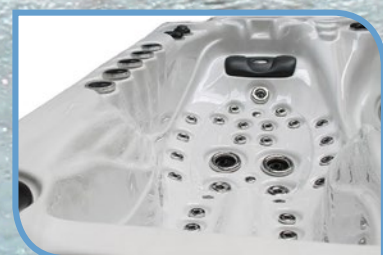

PASSION SPAS PROFESSIONAL DESIGN

Breathtaking spa designs with exceptional seating comfort

At Passion Spas, designing great spas is our specialty and our passion. We go to great lengths to ensure that every detail of the spa contributes to your comfort and creates the ultimate relaxation experience. The pleasing lines of the spa shell are both attractive and functional, providing strategic locations for lighting, jets, and features. Controls are within easy reach, seat contours and depths provide maximum comfort, and there are a variety of seating options in each spa for your enjoyment. Beautiful waterfalls, LED lighting, and aromatherapy are only some of the features we include to enhance your spa experience. Your Passion Spa is a work of art designed to deliver functional beauty to your home or backyard.