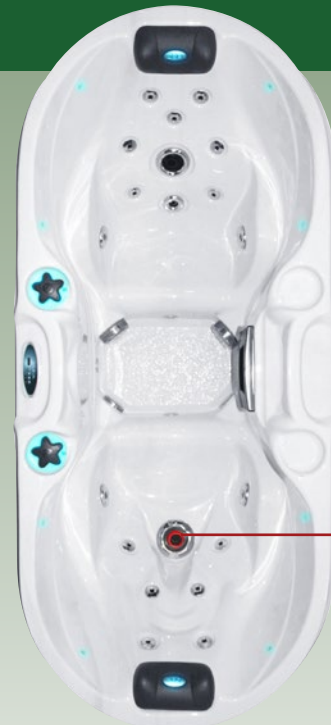

The compact Bliss Spa is the ideal spa for condo or apartment living. This two person spa has a footprint of just 225 x 100 cm, and is loaded with features. Two deep and wide seats allow you and your significant other to relax in spacious comfort. Integral arm rests, drink holders and separate jet controls make the Bliss both practical and comfortable. One of the seats even incorporates our exclusive Aqua Rolling Massage™ system for the ultimate in back therapy.

- Dimensions: 225 x 100 x 80 cm
- Number of Seats: 2
- Total Massage Jets: 22
- Aqua Rolling Massage™
- Starbrite Interior Led Light System
- Hybrid Heating™
- Bio-Lok
- Synergy Water Maintenance System
- Energy Efficient Filtration Pump
- Capacity: 650 L
- Dry Weight: 150 KG

Full specification page 44