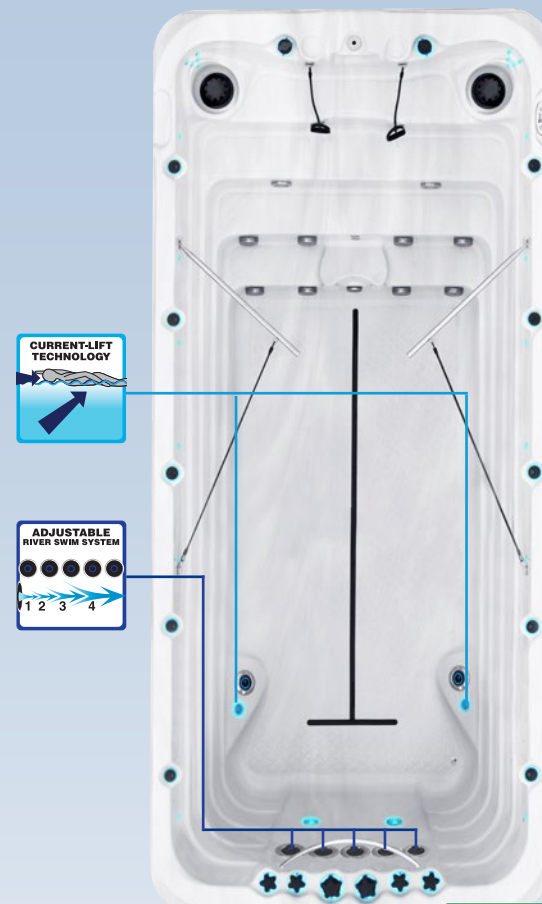

Passion Spas is the only Swim Spa manufacturer in the world to offer Current-Lift Technology™, enabling the swimmer to remain prone on the water surface at any degree of current intensity.

The Fitness Collection of Swim Spas is designed to provide an authentic swimming experience that adjusts to the intensity of your workout. Our innovative Current-Lift technology™ was developed by Passion Spas and automatically adjusts the water current to the intensity of your workout. As you decrease the force of the upper two swim jets, the lower swim jets automatically increase in intensity, creating more “lift,” providing more buoyancy as your swimming speed decreases. The faster you swim, the less lift if needed from the lower jets and the flow is directed to the upper jets for a stronger current. Swim Spas in the Fitness Collection also include Rowing Gear, Access Step and Synergy Water Maintenance System as standard features.

- Dimensions Standard: 500 x 228 x 126 cm
- Dimensions Deep: 500 x 228 x 152 cm
- Turbo Swimjets: 5
- Floor Swimjets: 2
- Starbrite Interior LED light System
- Wi-Fi Ready
- Hybrid Heating™
- Bio-Lok
- Synergy Water Maintenance System
- Energy Efficient Filtration Pump
- Capacity Standard: 10000 liter
- Dry Weight Standard: 1400 kg
- Capacity Deep: 12000 liter
- Dry Weight Deep: 1600 kg
- Current-Lift Technology™
- Adjustable River Swim System

Full specification page 47