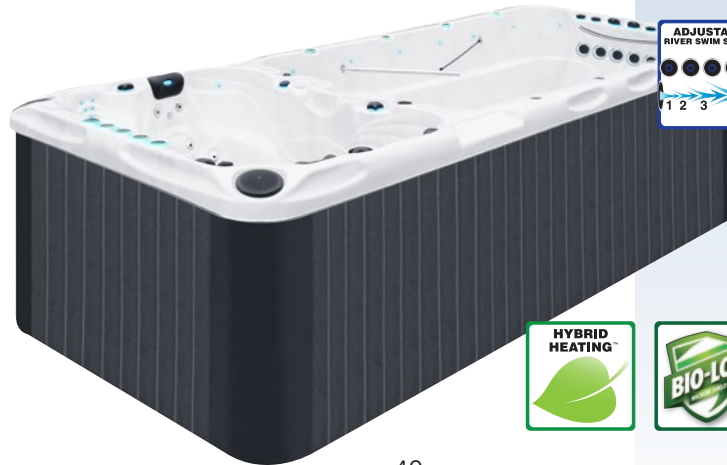

SWIMSPA SPIRIT – SPIRIT DEEP

FITNESS COLLECTION

The Spirit Swim Spa combines our innovative Current Lift Technology™ with a generous lineup of unique massage therapy options: the Aqua Rolling Massage™, the Intense Therapy Zone™, the Therapy Wave Zone™, and the Waterfall Massage™. The Spirit is divided into separate swim and spa sections, and you can vary the temperature between the two. This configuration allows you to enjoy a cool, comfortable workout followed by a warm, soothing soak. The Spirit's Dual Zone heating system gives you the best of both worlds – swimming and relaxing – in a single swim spa. Passion Spas is the only Swim Spa manufacturer in the world to offer Current-Lift Technology™, enabling the swimmer to remain prone on the water surface at any degree of current intensity.

- Dimensions Standard: 540 x 228 x 128 cm
- Dimensions Deep: 540 x 228 x 152 cm
- Number of Seats: 2
- Number of loungers: 1
- Total Massage Jets: 60
- Turbo Swimjets: 5
- Floor Swimjets: 2
- Skimmer Bar
- Aqua Rolling Massage™
- Therapy Wave Zone
- Intense Therapy Zone
- Waterfall Massage
- Starbrite Interior LED light System
- Wi-Fi Ready
- Hybrid Heating™
- Bio-Lok

- Synergy Water Maintenance System
- Energy Efficient Filtration Pump
- Capacity Standard: 12000 liter
- Dry Weight Standard: 1550 kg
- Capacity Deep: 14000 liter
- Dry Weight Deep: 1700 kg
- Current-Lift Technology™
- Adjustable River Swim System

Full specification page 47