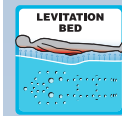

FITNESS COLLECTION

The Energy Swim Spa, fully featured with a long swim lane and over 100 jets, is an impressive authority in the Passion Spas Fitness Collection. In addition to our Current Lift Technology™, which is an invention of Passion Spas to keep the swimmer prone on the water surface, there is Aqua Rolling Massage™, Intense Therapy Zone™, Therapy Wave Zone™, and Waterfall Massage™. The Energy also includes our innovative Levitation Bed, a top-to-toe full-body massage feature that creates a deeply relaxing floating sensation. Furthermore, with two seats and one lounger, there's plenty of room to share. The Energy is also divided into a swim and spa section with Dual Zone Temperature. This allows you to stay cool during your workout and then sooth your tired muscles in the hot water of the spa.

- Dimensions Standard: 720 x 228 x 128 cm
- Dimensions Deep: 720 x 228 x 152 cm
- Number of Seats: 2
- Number of loungers: 2
- Total Massage Jets: 104
- Turbo Swimjets: 5
- Floor Swimjets: 2
- Skimmer Bar
- Aqua Rolling Massage™
- Therapy Wave Zone
- Intense Therapy Zone
- Waterfall Massage
- Levitation Bed
- Starbrite Interior LED light System
- Wi-Fi Ready
- Hybrid Heating™
- Bio-Lok
- Synergy Water Maintenance System

- Energy Efficient Filtration Pump
- Capacity Standard: 14000 liter
- Dry Weight Standard: 1650 kg
- Capacity Deep: 16000 liter
- Dry Weight Deep: 1800 kg
- Current-Lift Technology™
- Adjustable River Swim System

Full specification page 47