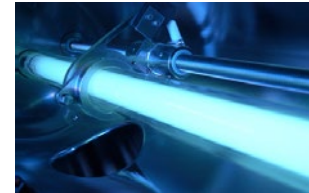

PASSION SPAS PERFECT WATER

Amazingly clear water due to our synergy water purification system.

Passion Spas are equipped with a multi-faceted water purification system that helps keep your water crystal clear and reduces the need for additional water sanitation and maintenance. The sole purpose of our dedicated filtration pump is to draw water through the spa filter, insuring that your spa water is constantly being filtered regardless of whether the massage pumps are operating. The water is sanitized by means of our highly effective Ozone System and, in our Signature and Exclusive Collections, further purified with our UV sanitation system. The combination of 100% filtration, ozone sanitation and UV purification creates our Synergy Water Maintenance System that creates the ultimate in clear water.