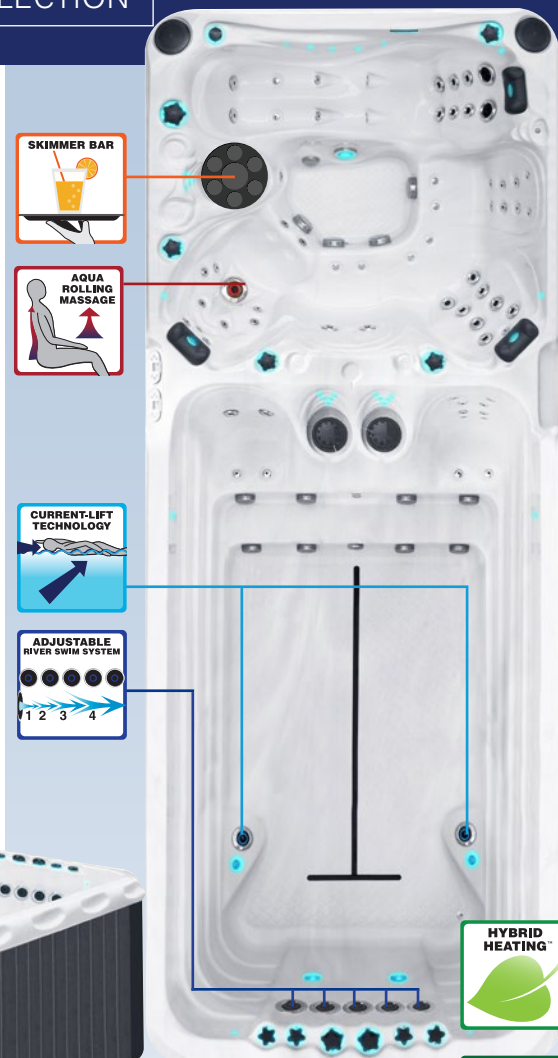

Full specification page 46