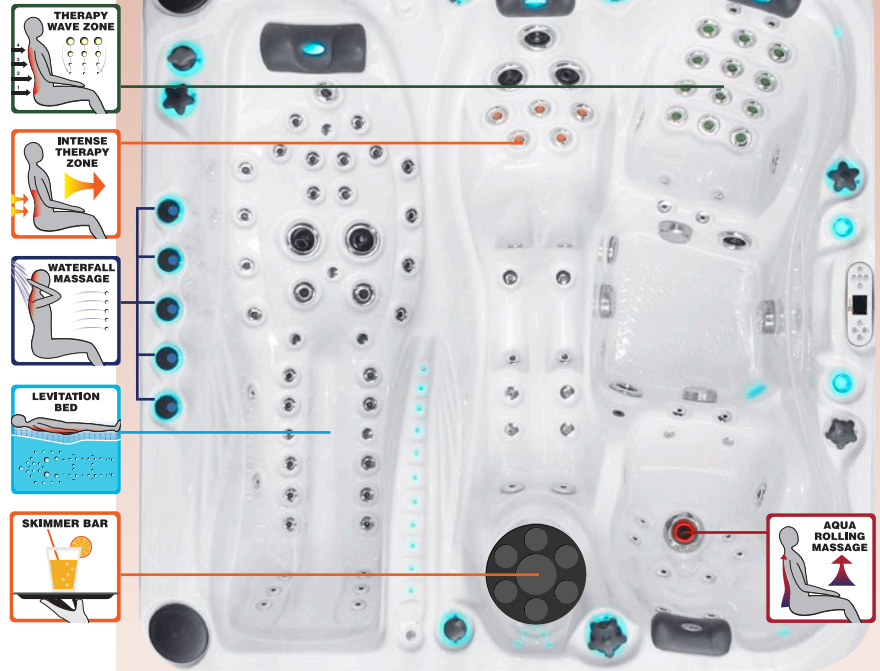

EUPHORIA

EXCLUSIVE COLLECTION

The Euphoria Spa combines the most innovative spa massage ever developed with a 4-person configuration that provides multiple types of invigorating massage. The Levitation Bed™ was developed by Passion Spas and allows the user to lie face down or face up on the massage bed for a head-to-toe massage on both the front and back of the body. The Euphoria also features a comfortable lounge and bucket seats, creating a plethora of seating and massage experiences, like Aqua Rolling Massage™, Therapy Wave Zone™, Intense Therapy Zone™ and Waterfall Massage™.

The 100+ jets allow you to target any part of your body with an invigorating massage, and jet pressure can be controlled throughout the spa. The Euphoria includes our exclusive Synergy Water Maintenance System as well as the full line-up of standard features offered in our Signature Spa Collection.

- Dimensions: 230 x 230 x 91 cm
- Number of Seats: 2
- Number of Loungers: 2
- Total Massage Jets: 104
- Skimmer Bar
- Aqua Rolling Massage™
- Therapy Wave Zone
- Intense Therapy Zone
- Waterfall Massage
- Levitation Bed

- Aqua Rolling Massage™
- Soft Air Massage System
- Starbrite Interior Led Light System
- Wi-Fi Ready
- Hybrid Heating™
- Bio-Lok
- Synergy Water Maintenance System
- Energy Efficient Filtration Pump
- Capacity: 1550 L
- Dry Weight: 405 KG