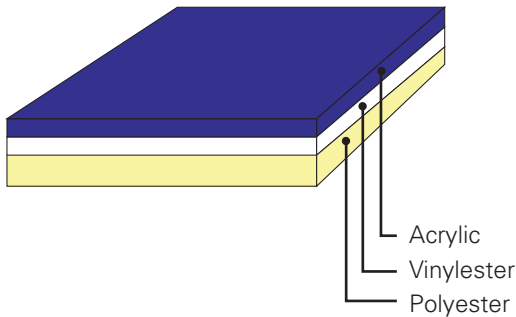

PASSION SPAS PRECISION ENGINEERING

Design and construction that make Passion Spas the best in structural integrity.

Passion Spas are designed to perform and built to last. Quality components and precise manufacturing combine to create one of the most fully featured and innovative spas available. Our acrylic shell is reinforced with vinyl-ester resin laminates that are applied by hand. The shell is supported by a durable synthetic support structure that will ensure that you can enjoy your spa for years to come. The entire base of the spa is enclosed with our Everlast synthetic floor support, providing integral seat supports and structural integrity. Passion Spas deliver superior design, quality components, and experienced craftsmanship in a spa that will provide you and your family with years of enjoyment.