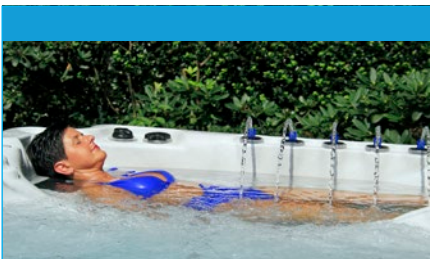

Levitation Bed™

The Levitation bed™ is the most innovative spa massage feature available.

Experiencing this massage will give you a floating sensation because your body is completely enveloped in a soothing massage that can be adjusted for intensity and effect. You can lie either face down or face up, giving you a full head to toe massage that is simply amazing. The Levitation Bed™ is the only one of its kind and offered exclusively by Passion Spas.