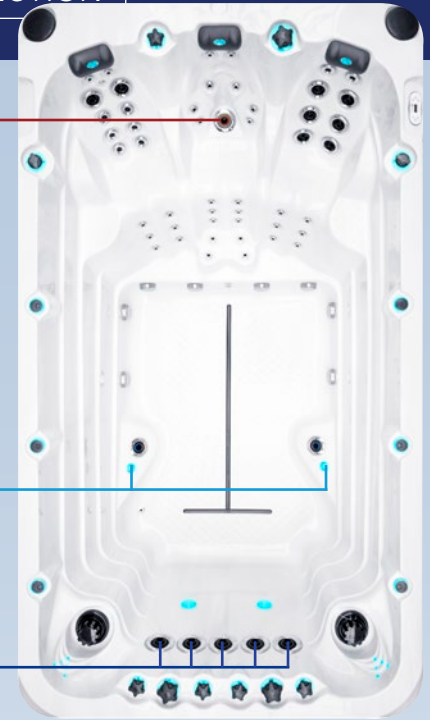

SWIMSPA ACTIVITY – ACTIVITY DEEP

SPORT COLLECTION

The Activity Swim Spa is a new, compact swim spa that combines 3 massage seats with the Adjustable River Swim System, allowing for a vigorous swim while keeping your head comfortably above the water level. The force and flow of the stream is completely adjustable and can be used in combination with our unique Current-Lift technology™, enabling you to also remain prone in the water even while swimming at a slower pace. The three massage seats are designed for different body lengths and incorporate specially designed massage techniques including our exclusive Passion Spas Aqua Rolling Massage™, one of our most popular and effective massage features.

- Dimensions Standard: 394 x 226 x 126 cm
- Dimensions Deep: 394 x 226 x 152 cm
- Number of seats: 3
- Total Massage Jets: 50
- Turbo Swimjets: 5
- Floor Swimjets: 2
- Aqua Rolling Massage™
- Starbrite Interior LED light System
- Wi-Fi Ready
- Hybrid Heating™
- Bio-Lok
- Synergy Water Maintenance System
- Energy Efficient Filtration Pump
- Capacity Standard: 7500 liter
- Dry Weight Standard: 1200 kg
- Capacity Deep: 9000 liter
- Dry Weight Deep: 1400 kg
- Current-Lift Technology™
- Adjustable River Swim System

Full specification page 46

**NEW
MODELS
2019**