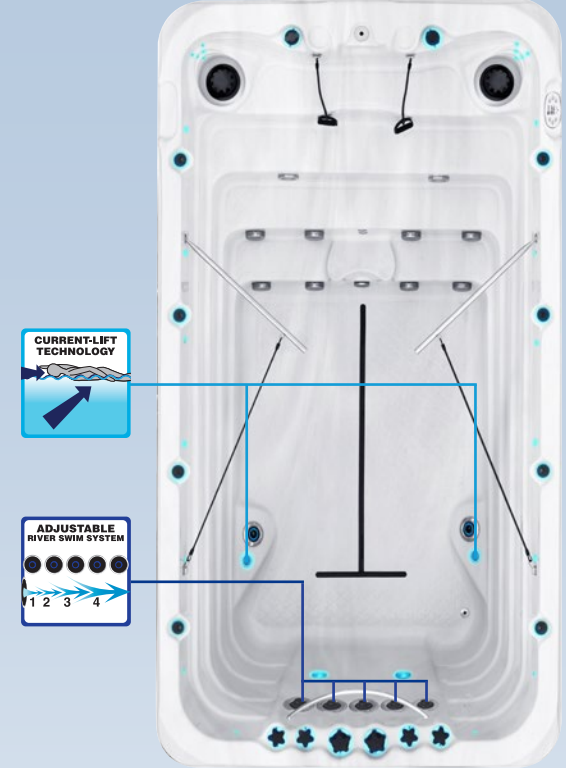

- Current-Lift Technology™
- Adjustable River Swim System

Full specification page 46

**Passion Spas is the only Swim Spa manufacturer in the world to offer Current-Lift Technology™, enabling the swimmer to remain prone on the water surface at any degree of current intensity.**

The Fitness Collection of Swim Spas is designed to provide an authentic swimming experience that adjusts to the intensity of your workout. Our innovative Current-Lift technology™ was developed by Passion Spas and automatically adjusts the water current to the intensity of your workout. As you decrease the force of the upper two swim jets, the lower swim jets automatically increase in intensity, creating more “lift,” providing more buoyancy as your swimming speed decreases. The faster you swim, the less lift if needed from the lower jets and the flow is directed to the upper jets for a stronger current. Swim Spas in the Fitness Collection also include Rowing Gear, Access Step and Synergy Water Maintenance System as standard features.