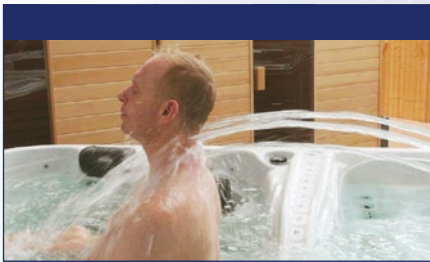

### Intense Therapy Zone™

The Intense Therapy Zone™ provides a concentrated, penetrating massage to the lower regions of your back. The intensity of the pressure can be adjusted.

Only Passion Spas offers a therapy system for your lower back muscles that allows you to isolate specific areas with the intensity of massage you desire.

### Levitation Bed™

The Levitation bed™ is the most innovative spa massage feature available.

Experiencing this massage will give you a floating sensation because your body is completely enveloped in a soothing massage that can be adjusted for intensity and effect. You can lie either face down or face up, giving you a full head to toe massage that is simply amazing. The Levitation Bed™ is the only one of its kind and offered exclusively by Passion Spas.

### Waterfall Massage™

Imagine a continuous stream of cascading, warm water falling gently on your neck and shoulders. This is the sensation you experience when enjoying the delightful effects of our innovative Waterfall Massage™. When finished, you will exit the spa with your upper back and neck feeling totally and completely relaxed.