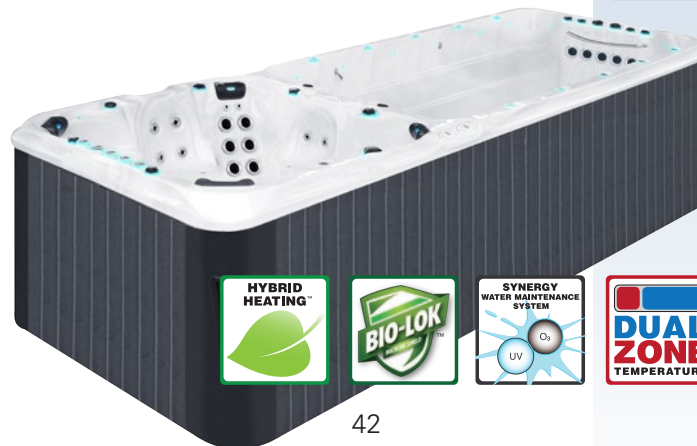

- Dimensions Standard: 708 x 225 x 126 cm
- Dimensions Deep: 708 x 225 x 155 cm
- Number of Seats: 8
- Total Massage Jets: 70
- Turbo Swim Jets: 5
- Floor Swim Jets: 2
- Skimmer Bar
- Aqua Rolling Massage™
- Therapy Wave Zone
- Intense Therapy Zone
- Waterfall Massage
- Starbrite Interior LED light System
- Wi-Fi Ready
- Hybrid Heating™
- Bio-Lok
- Synergy Water Maintenance System
- Energy Efficient Filtration Pump
- Capacity Standard: 13000 L
- Dry Weight Standard: 1600 KG
- Capacity Deep: 15000 L
- Dry Weight Deep: 1750 KG
- Current-Lift Technology™
- Adjustable River Swim System

Full specification page 47