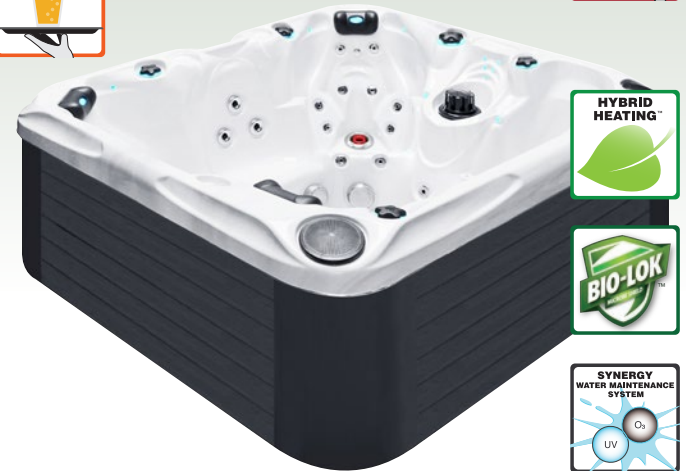

The Pleasure Spa is constructed to last a lifetime and was designed with exceptional attention to detail. Improved reclining capabilities, extra lumbar support, and updated massage functions all combine to make this fully-featured model the ultimate choice for personal therapy. Our innovative Aqua Rolling Massage™ is a great example. When on full power, it generates an intense massage stream that works its way up from the lower back all the way up to the base of the neck. The intensity of this massage feature is adjustable. Standard features include soft air massage, StarBrite LED lighting, and an Aromatherapy System, and all Signature Series Spas come with an MP3 system complete with integral speakers mounted in the spa shell. It isn't surprising that the Pleasure Spa has earned the distinction of being one of our most popular models.

- Dimensions: 215 x 200 x 91 cm
- Number of Seats: 4
- Number of Loungers: 1
- Total Massage Jets: 56
- Skimmer Bar
- Aqua Rolling Massage™
- Soft Air Massage System
- Starbrite Interior Led Light System
- Audio System with IPOD Docking Station
- Wi-Fi Ready
- Hybrid Heating™
- Bio-Lok
- Synergy Water Maintenance System
- Energy Efficient Filtration Pump
- Capacity: 1270 L
- Dry Weight: 320 KG

Full specification page 44