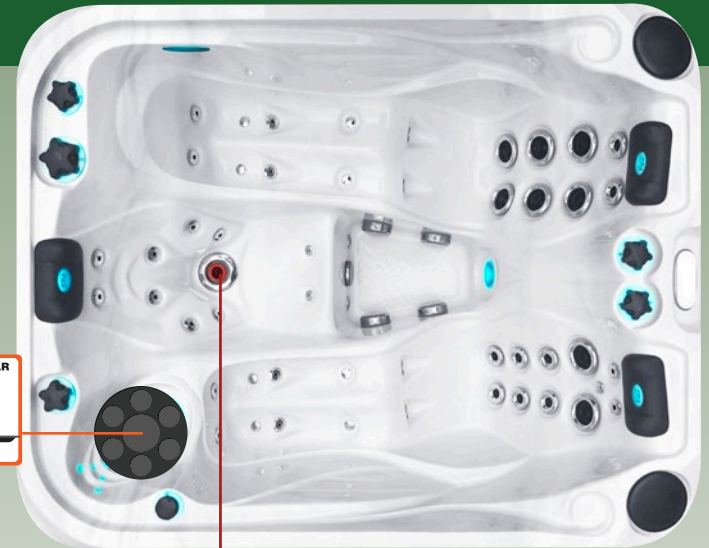

The Soulmate is the latest spa in Passion Spas' Signature Collection. It combines two cozy loungers with the intensive massage of the unique Aqua Rolling Massage™ seat. Both loungers offer comfortable seating for people of different body lengths as well as different massage therapies. The spa is fitted with a lighting package which is stunning when the lights are low or in the nighttime if the spa is located outdoors. All controls, pillows, and cabinet corner accents offer accent lighting that, together with Passion Spas sound system, will create a magical experience for you. The Soulmate is an excellent choice if you are looking for a compact spa for you and your significant other.

- Dimensions: 213 x 165 x 84 cm
- Number of Seats: 1
- Number of Loungers: 2
- Total Massage Jets: 52
- Skimmer Bar
- Aqua Rolling Massage™
- Soft Air Massage System
- Starbrite Interior Led Light System
- Hybrid Heating™
- Bio-Lok
- Synergy Water Maintenance System
- Energy Efficient Filtration Pump
- Capacity: 870 L
- Dry Weight: 240 KG

Full specification page 44