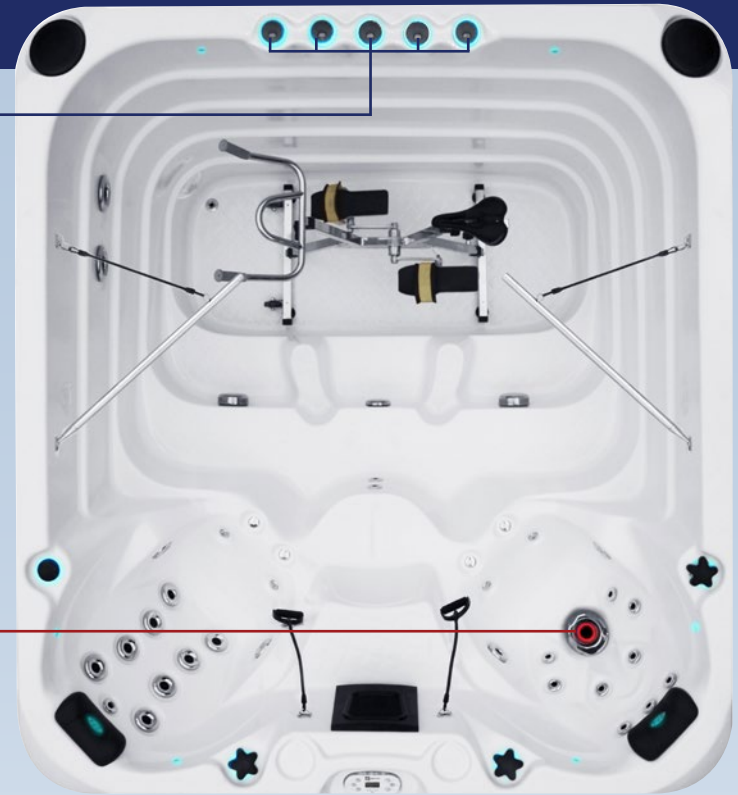

The Exercise Spa is a model specially developed by the Passion Spas design team to be the first Fitness spa in the world! The Exercise Spa provides a variety of fun and healthy activities for your workout, all in a compact spa in the comfort of your own home. Use the integrated resistance bands or rowing bars to build upper body strength, or hop on the stationary Aquabike for a low-impact, high-performance workout. Carefully positioned adjustable jets generate a current for a personalized cycling experience. The model also features two seats for an excellent post-workout massage and come equipped with our Aqua Rolling Massage™. This is an exceptionally strong, effective, and vigorous massage that pushes water up the spine, starting at your lower back and working its way up to your neck, easing and loosening sore muscles as it goes.

Full specification page 46