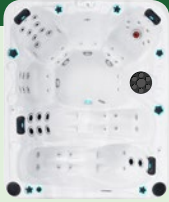

EXCLUSIVE COLLECTION

DESIRE

4	4	2	4	7	2	5	6
2	2	1	1	-	1 + 1 Levitation Bed	1 + 1 Levitation Bed	2
Standard	Standard	Standard	Standard	Standard	Standard	Standard	Standard
Standard	Standard	Standard	Standard	Standard	Standard	Standard	Standard
4	4	3	4	-	4	4	8
Standard	Standard	Standard	Standard	Standard	Standard	Standard	Standard
Standard	Standard	Standard	Standard	Standard	Standard	Standard	—
50	60	52	70	91	94	134	118
10	8	8	8	14	10	16	8
(2) 5HP	(2) 5HP	(2) 5HP + wave	(2) 5HP + wave	(3) 5HP + wave	(2) 5HP + wave	(3) 5HP + wave	(4) 5HP
1/4 HP	1/4 HP	1/4 HP	1/4 HP	1/4 HP	1/4 HP	1/4 HP	1/4 HP
1/2 HP	1/2 HP	1/2 HP	1/2 HP	1/2 HP	1/2 HP	1/2 HP	1/2 HP
1	1	1	1	1	1	1	1
Standard	Standard	Standard	Standard	Standard	Standard	Standard	Standard
Standard	Standard	Standard	Standard	Standard	Standard	Standard	Standard
Standard	Standard	Standard	Standard	Standard	Standard	Standard	Standard
Standard	Standard	Standard	Standard	Standard	Standard	Standard	Standard
Optional	Optional	Optional	Optional	Optional	Optional	Optional	Optional
Standard	Standard	Standard	Standard	Standard	Standard	Standard	Standard
Standard	Standard	Standard	Standard	Standard	Standard	Standard	Standard
Standard	Standard	Standard	Standard	Standard	Standard	Standard	Standard
Standard	Standard	Standard	Standard	Standard	Standard	Standard	Standard
Standard	Standard	Standard	Standard	Standard	Standard	Standard	Standard
2 Year	2 Year	2 Year	2 Year	2 Year	2 Year	2 Year	2 Year
5 Year	5 Year	5 Year	5 Year	5 Year	5 Year	5 Year	5 Year
10 Year	10 Year	10 Year	10 Year	10 Year	10 Year	10 Year	10 Year