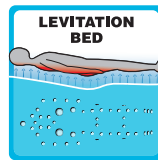

## Passion Spas offers the most innovative spa massage features ever developed

Each Passion Spa has a variety of massage features that will create the ultimate in hydrotherapy relief for you. Through years of experience and close cooperation with physiotherapists, we have designed a variety of massage experiences that are unique to Passion Spas.

### Aqua Rolling Massage™

Our exclusive Aqua Rolling Massage™ pushes water up the back of the seat through specially designed recesses in the spa shell.

The resulting agitation of the water creates a vigorous massage that works the muscles throughout your back.

### Intense Therapy Zone™

The Intense Therapy Zone™ provides a concentrated, penetrating massage to the lower regions of your back. The intensity of the pressure can be adjusted.

Only Passion Spas offers a therapy system for your lower back muscles that allows you to isolate specific areas with the intensity of massage you desire.

### Levitation Bed™

The Levitation bed™ is the most innovative spa massage feature available.

Experiencing this massage will give you a floating sensation because your body is completely enveloped in a soothing massage that can be adjusted for intensity and effect. You can lie either face down or face up, giving you a full head to toe massage that is simply amazing. The Levitation Bed™ is the only one of its kind and offered exclusively by Passion Spas.