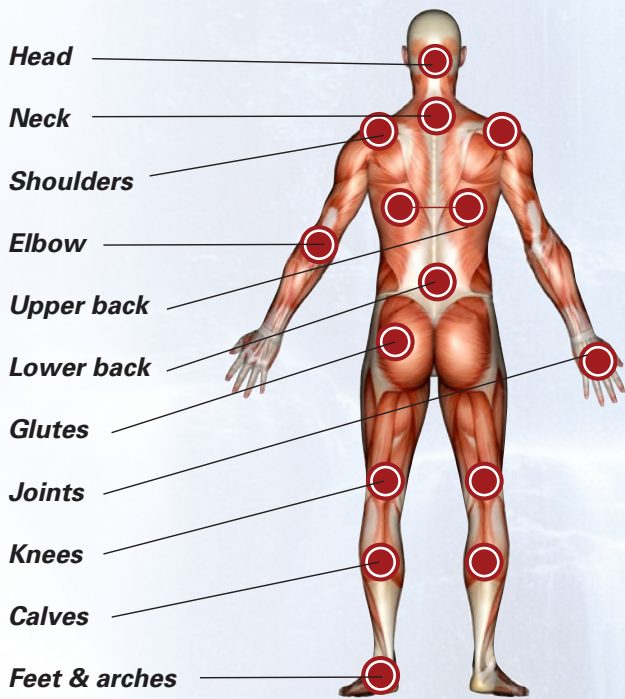

### Aqua Rolling Massage™

Our exclusive Aqua Rolling Massage™ pushes water up the back of the seat through specially designed recesses in the spa shell.

The resulting agitation of the water creates a vigorous massage that works the muscles throughout your back.

### Intense Therapy Zone™

The Intense Therapy Zone™ provides a concentrated, penetrating massage to the lower regions of your back. The intensity of the pressure can be adjusted.

Only Passion Spas offers a therapy system for your lower back muscles that allows you to isolate specific areas with the intensity of massage you desire.

### Levitation Bed™

The Levitation bed™ is the most innovative spa massage feature available.

Experiencing this massage will give you a floating sensation because your body is completely enveloped in a soothing massage that can be adjusted for intensity and effect. You can lie either face down or face up, giving you a full head to toe massage that is simply amazing. The Levitation Bed™ is the only one of its kind and offered exclusively by Passion Spas.

### Waterfall Massage™

Imagine a continuous stream of cascading, warm water falling gently on your neck and shoulders. This is the sensation you experience when enjoying the delightful effects of our innovative Waterfall Massage™. When finished, you will exit the spa with your upper back and neck feeling totally and completely relaxed.