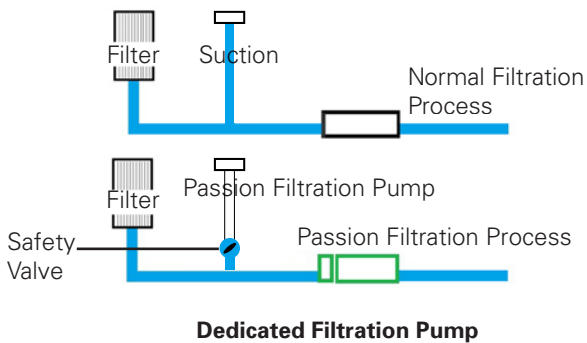

## Heat Lock System

# PASSION SPAS PERFECT WATER

**Amazingly clear water due to our synergy water purification system.**

Passion Spas are equipped with a multi-faceted water purification system that helps keep your water crystal clear and reduces the need for additional water sanitation and maintenance. The sole purpose of our dedicated filtration pump is to draw water through the spa filter, insuring that your spa water is constantly being filtered regardless of whether the massage pumps are operating. The water is sanitized by means of our highly effective Ozone System and, in our Signature and Exclusive Collections, further purified with our UV sanitation system. The combination of 100% filtration, ozone sanitation and UV purification creates our Synergy Water Maintenance System that creates the ultimate in clear water.