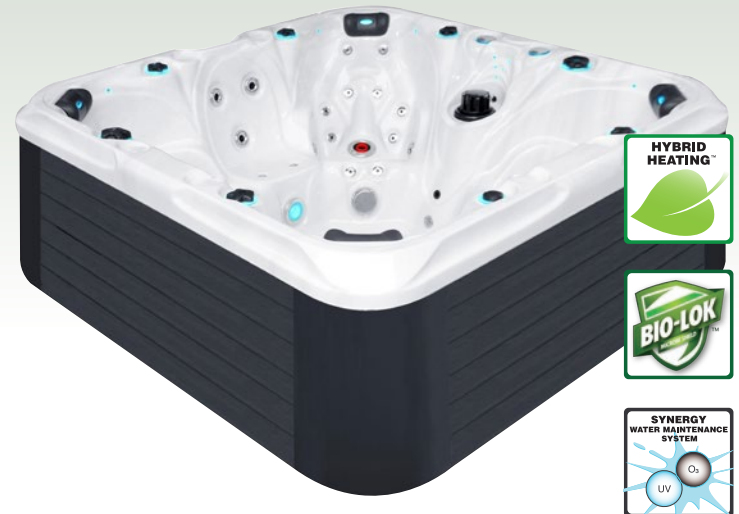

- Dimensions: 213 x 213 x 91 cm
- Number of Seats: 3
- Number of Loungers: 2
- Total Massage Jets: 60
- Skimmer Bar
- Aqua Rolling Massage™
- Soft Air Massage System
- Starbrite Interior Led Light System
- Audio System with IPOD Docking Station
- Wi-Fi Ready
- Hybrid Heating™
- Bio-Lok
- Synergy Water Maintenance System
- Energy Efficient Filtration Pump
- Capacity: 1420 L
- Dry Weight: 380 KG

Full specification page 44

Full specification page 44

Deep and wide bucket seats are the trademark feature of the Joy Spa. Each seat is packed with a different massage jet configuration to deliver an invigorating personal massage. The spa comes with a variation of standard and bucket seating to accommodate up to seven people. The Joy includes Aqua Rolling Massage™ as well as the fully programmable control system found on all Passion Spas.

- Dimensions: 225 x 225 x 91 cm
- Number of Seats: 7
- Total massage Jets: 70
- Skimmer Bar
- Aqua Rolling Massage™
- Soft Air Massage System
- Starbrite Interior Led Light System
- Audio System with IPOD Docking Station
- Wi-Fi Ready
- Hybrid Heating™
- Bio-Lok
- Synergy Water Maintenance System
- Energy Efficient Filtration Pump
- Capacity: 1550 L
- Dry Weight: 420 KG

**passion**  
spas | signature collection

The Admire is a large, spacious spa packed with features and a variety of seating configurations that will provide the ultimate spa experience. Deep bucket seats, a wide lounge loaded with jets and our exclusive Aqua Rolling Massage™ provide an invigorating massage experience. Our exclusive Everlast™ floor support system provides structural integrity and maximum heat retention, helping to make Passion Spas one of the most energy efficient spas available.