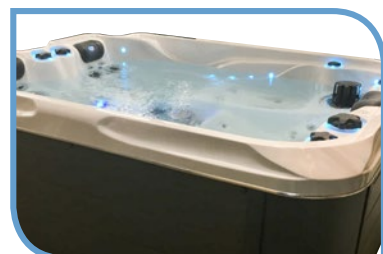

PASSION SPAS PROFESSIONAL DESIGN

Breathtaking spa designs with exceptional seating comfort

At Passion Spas, designing great spas is our specialty and our passion. We go to great lengths to ensure that every detail of the spa contributes to your comfort and creates the ultimate relaxation experience. The pleasing lines of the spa shell are both attractive and functional, providing strategic locations for lighting, jets, and features. Controls are within easy reach, seat contours and depths provide maximum comfort, and there are a variety of seating options in each spa for your enjoyment. Beautiful waterfalls, LED lighting, and aromatherapy are only some of the features we include to enhance your spa experience. Your Passion Spa is a work of art designed to deliver functional beauty to your home or backyard.